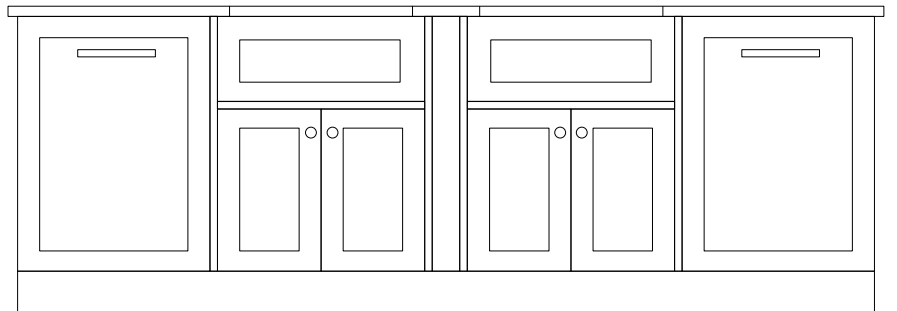

FR610S Double Configurations

OPTION 1: Undermount. Suits an island bench.

> AUSTRALIA

The English Tapware Company
Freephone: 1300 01 61 81
www.englishtapware.com.au

> NEW ZEALAND

In Residence
Telephone: 09 309 30 23
www.inres.co.nz

WWW.ACQUELLO.COM.AU