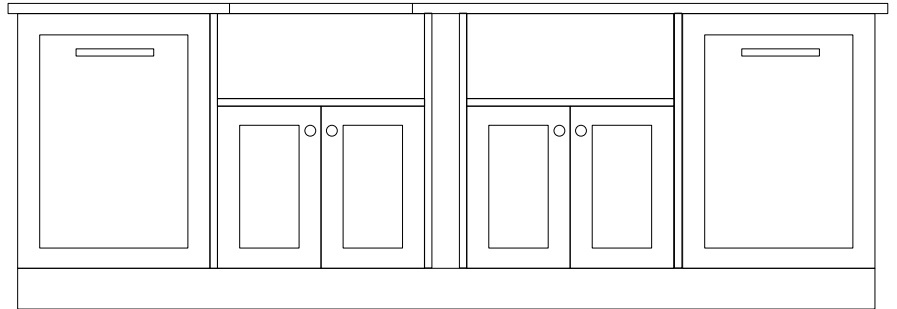

FR610S Double Configurations

OPTION 3: Undermount but exposed and proud at front.

> AUSTRALIA

The English Tapware Company
Freephone: 1300 01 61 81
www.englishtapware.com.au

> NEW ZEALAND

In Residence
Telephone: 09 309 30 23
www.inres.co.nz

WWW.ACQUELLO.COM.AU