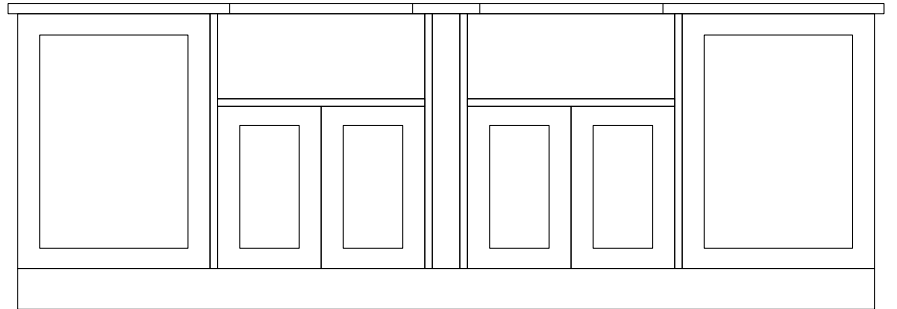

FR610S Double Configurations

OPTION 2: Undermount but exposed and flush at front.

> AUSTRALIA

The English Tapware Company
Freephone: 1300 01 61 81
www.englishtapware.com.au

> NEW ZEALAND

In Residence
Telephone: 09 309 30 23
www.inres.co.nz

WWW.ACQUELLO.COM.AU