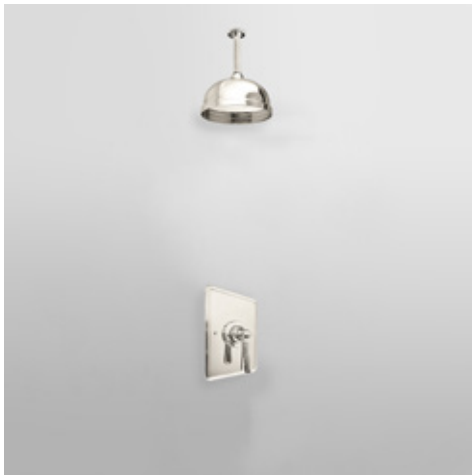

AU9177	Angled Handshower with Hose	\$425	+\$100 (1 handle)
AU9056	Shower Wall Outlet	\$135	
AU9050	Sliding Parking Bracket on 600mm Rail	\$855	
AU9031	Pair of Wall Mounted Bath Valves with Xheads	\$875	+\$200 (2 handles)
TOTAL:		\$2,290	\$2,590

ROCKWELL SHOWER LAYOUT RW1M

AU9177	Angled Handshower with Hose	\$425	+\$100 (1 handle)
AU9056	Shower Wall Outlet	\$135	
AU9050	Sliding Parking Bracket on 600mm Rail	\$855	
AU9106	Pressure Balanced Shower Valve on Backplate	\$1,650	+\$100 (1 handle)
TOTAL:		\$3,065	\$3,265

AU9028	Ceiling Shower Arm 200mm Drop	\$215	
AU9205	200mm Shower Rose - metal only.	\$825	
AU9031	Pair of Wall Mounted Bath Valves with Xheads	\$875	+\$200 (2 handles)
TOTAL:		\$1,915	\$2,315

ROCKWELL SHOWER LAYOUT RW2M