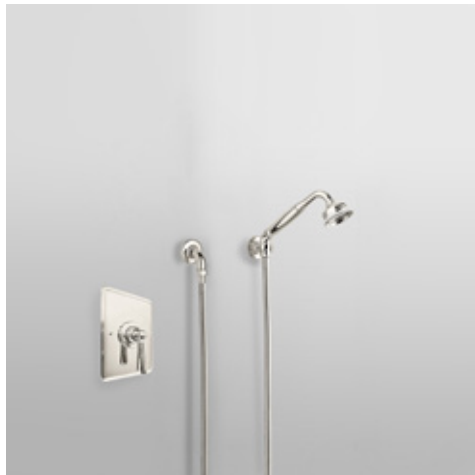

AU9077	Wall Mounted Tubular Bath Spout 250mm Reach (centres)	\$565	
--------	-------------------------------------------------------	-------	--

CHOOSE YOUR WALL VALVE/S:

AU9031	Pair of Wall Mounted Bath Valves with Xheads	\$875	+\$200 (2 handles)
--------	----------------------------------------------	-------	--------------------

AU9106	Pressure Balanced Shower Valve on Backplate	\$1,650	+\$100 (1 handle)
--------	---------------------------------------------	---------	-------------------

STYLE	CODE	DESCRIPTION	PRICE in EACH FINISH (incl. GST)	
ROCKWELL SHOWER LAYOUTS			METAL FINISHES	UPGRADE TO A COLOUR
			Chrome CP	
			Nickel NI	CP-XX, NI-XX, BR-XX
			Polished Brass BR	

ROCKWELL SHOWER LAYOUT RW6X

AU9177	Angled Handshower with Hose	\$425	+\$100 (1 handle)
AU9056	Shower Wall Outlet	\$135	
AU9084	Fixed Parking Bracket	\$215	
AU9031	Pair of Wall Mounted Bath Valves with Xheads	\$875	+\$200 (2 handles)
TOTAL:		\$1,650	\$1,950

ROCKWELL SHOWER LAYOUT RW6M

AU9177	Angled Handshower with Hose	\$425	+\$100 (1 handle)
AU9056	Shower Wall Outlet	\$135	
AU9084	Fixed Parking Bracket	\$215	
AU9106	Pressure Balanced Shower Valve on Backplate	\$1,650	+\$100 (1 handle)
TOTAL:		\$2,425	\$2,625