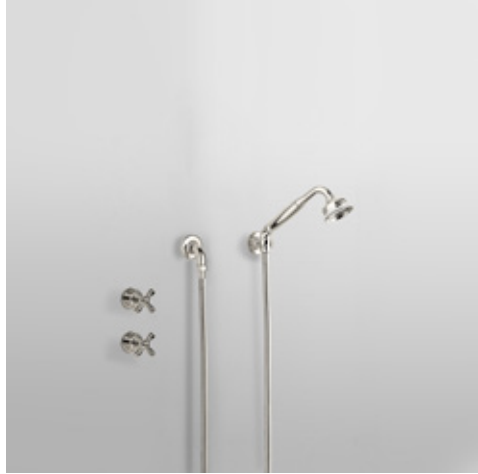

AU9077	Wall Mounted Tubular Bath Spout 250mm Reach (centres)	\$565	
--------	-------------------------------------------------------	-------	--

CHOOSE YOUR WALL VALVE/S:

AU9031	Pair of Wall Mounted Bath Valves with Xheads	\$875	+\$200 (2 handles)
--------	----------------------------------------------	-------	--------------------

AU9106	Pressure Balanced Shower Valve on Backplate	\$1,650	+\$100 (1 handle)
--------	---------------------------------------------	---------	-------------------

STYLE	CODE	DESCRIPTION	PRICE in EACH FINISH (incl. GST)	
ROCKWELL SHOWER LAYOUTS			METAL FINISHES	UPGRADE TO A COLOUR
			Chrome CP	
			Nickel NI	CP-XX, NI-XX, BR-XX
			Polished Brass BR	

ROCKWELL SHOWER LAYOUT RW6X

AU9177	Angled Handshower with Hose	\$425	+\$100 (1 handle)
AU9056	Shower Wall Outlet	\$135	
AU9084	Fixed Parking Bracket	\$215	
AU9031	Pair of Wall Mounted Bath Valves with Xheads	\$875	+\$200 (2 handles)
TOTAL:		\$1,650	\$1,950