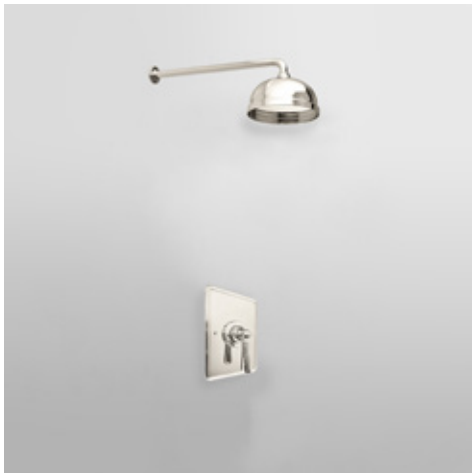

AU9028	Ceiling Shower Arm 200mm Drop	\$215	
AU9205	200mm Shower Rose - metal only.	\$825	
AU9106	Pressure Balanced Shower Valve on Backplate	\$1,650	+\$100 (1 handle)
TOTAL:		\$2,690	\$2,790

STYLE	CODE	DESCRIPTION	PRICE in EACH FINISH (incl. GST)	
ROCKWELL SHOWER LAYOUTS			METAL FINISHES	UPGRADE TO A COLOUR
			Chrome CP Nickel NI Polished Brass BR	CP-XX, NI-XX, BR-XX

ROCKWELL SHOWER LAYOUT RW5X

AU9028	Ceiling Shower Arm 200mm Drop	\$215	
AU9205	200mm Shower Rose - metal only.	\$825	
AU9177	Angled Handshower with Hose	\$425	+\$100 (1 handle)
AU9056	Shower Wall Outlet	\$135	
AU9050	Sliding Parking Bracket on 600mm Rail	\$855	
AU9042	Wall mounted xheads diverter with 1 Inlet with 2 Outlets for shower and handshower	\$695	+\$100 (1 handle)
AU9031	Pair of Wall Mounted Bath Valves with Xheads	\$875	+\$200 (2 handles)
TOTAL:		\$4,025	\$4,425

ROCKWELL SHOWER LAYOUT RW5M

AU9028	Ceiling Shower Arm 200mm Drop	\$215	
AU9205	200mm Shower Rose - metal only.	\$825	
AU9177	Angled Handshower with Hose	\$425	+\$100 (1 handle)
AU9056	Shower Wall Outlet	\$135	
AU9050	Sliding Parking Bracket on 600mm Rail	\$855	
AU9042	Wall mounted xheads diverter with 1 Inlet with 2 Outlets for shower and handshower	\$695	+\$100 (1 handle)
AU9106	Pressure Balanced Shower Valve on Backplate	\$1,650	+\$100 (1 handle)
TOTAL:		\$4,800	\$5,100

AU9283	Wall Shower Arm 450mm Reach (centres)	\$325	
AU9205	200mm Shower Rose - metal only.	\$825	
AU9031	Pair of Wall Mounted Bath Valves with Xheads	\$875	+\$200 (2 handles)
TOTAL:		\$2,025	\$2,225

ROCKWELL SHOWER LAYOUT RW3M