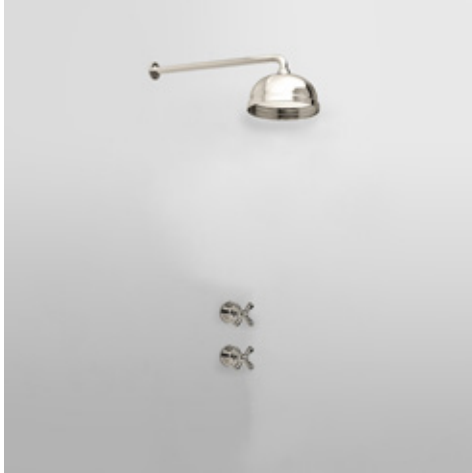

STYLE	CODE	DESCRIPTION	PRICE in EACH FINISH (incl. GST)	
ROCKWELL SHOWER LAYOUTS			METAL FINISHES	UPGRADE TO A COLOUR
			Chrome CP Nickel NI Polished Brass BR	CP-XX, NI-XX, BR-XX

ROCKWELL SHOWER LAYOUT RW3X

AU9283	Wall Shower Arm 450mm Reach (centres)	$325	
AU9205	200mm Shower Rose - metal only.	$825	
AU9031	Pair of Wall Mounted Bath Valves with Xheads	$875	+$200 (2 handles)
TOTAL:		$2,025	$2,225