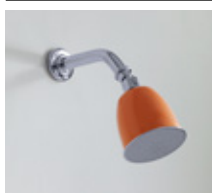

ROCKWELL SHOWERS

STYLE	CODE	DESCRIPTION	PRICE in EACH FINISH (incl. GST)	
			METAL FINISHES Chrome CP Nickel NI Polished Brass BR	UPGRADE TO A COLOUR CP-XX, NI-XX, BR-XX

OVERHEAD SHOWERS

CHOOSE YOUR SHOWER ROSE:

AU9206	100mm Shower Rose with swivel - painted colours available.	$450	+200 (Special paint finish)
AU9205	200mm Shower Rose - metal only.	$825	

CHOOSE YOUR SHOWER ARM:

AU9028	Ceiling Shower Arm 200mm Drop	$215	
AU9083	Angled Wall Shower Arm 145mm Reach (centres)	$225	
AU9283	Wall Shower Arm 450mm Reach (centres)	$325