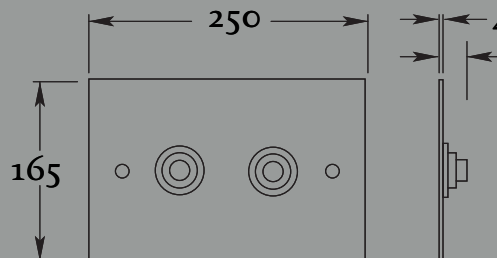

General Information

Flush Plates

Aquadomo in conjunction with In Residence is focussed on bringing the highest quality, designer flush plates to New Zealand. Each product is originally designed and beautifully engineered to deliver the highest quality for bathroom projects.

Delivery:

We will endeavour keep Chrome, Nickel, Polished Nickel, Brushed Nickel, Polished Brass and Brushed Brass Sigma8 plates in stock in our Auckland warehouse. Aquadomo warehouse overseas carries stock, so we can provide these products within two to three weeks if they are not available in stock at time of ordering.

Finishes

CHROME - CP
BRUSHED NICKEL - BN
POLISHED NICKEL - PN
MATTE WHITE - WH
MATTE BLACK - BK
BRUSHED BRASS - BB
POLISHED BRASS - PB
ANTIQUE BRASS - AB
LUXE BRASS - LB
LUXE BRASS MATTE - BM
COPPER - CU
GOLD - IG

SPECIFICATIONS:

AQDF-SG1620 flush plate suits the **Geberit SIGMA8** concealed cistern.

The **Geberit SIGMA8** cistern accommodates a flush plate fitted vertically on the wall. The buttons on this plate sit proud of the plate.

Material: Brass, polished and plated
Included: All fixings, mounting instructions