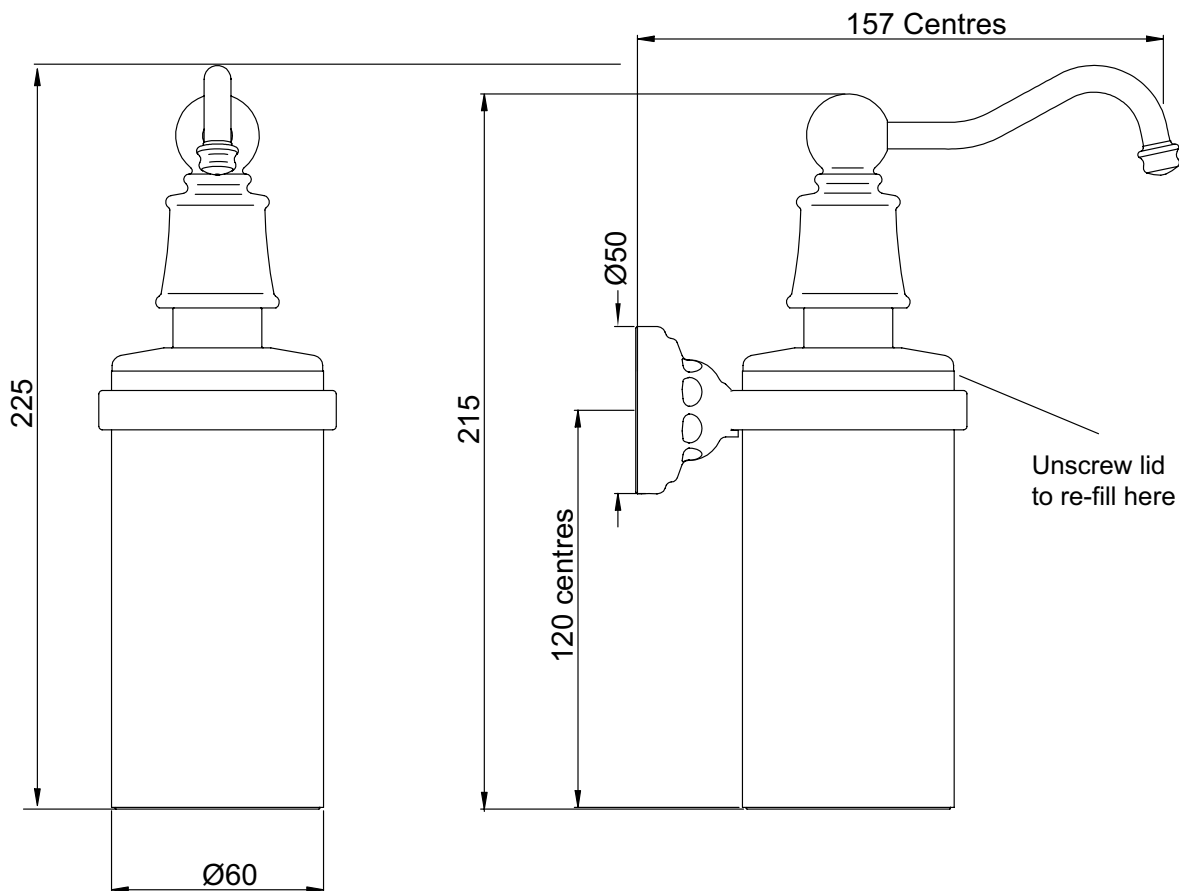

Specification Sheet - 6673
- Country wall mounted dispenser

Specifications

- Premium quality
- Produced from solid brass; will not rust, corrode or discolour contents
- Fitted with durable pump
- Unscrew the lid to re-fill the bottle - pump head does not lift out
- Suitable for soap, lotion and detergent
- Select from Chrome, Nickel, Pewter, Gold, English Bronze or uncoated bare brass
- Concealed wall mount
- Five year warranty