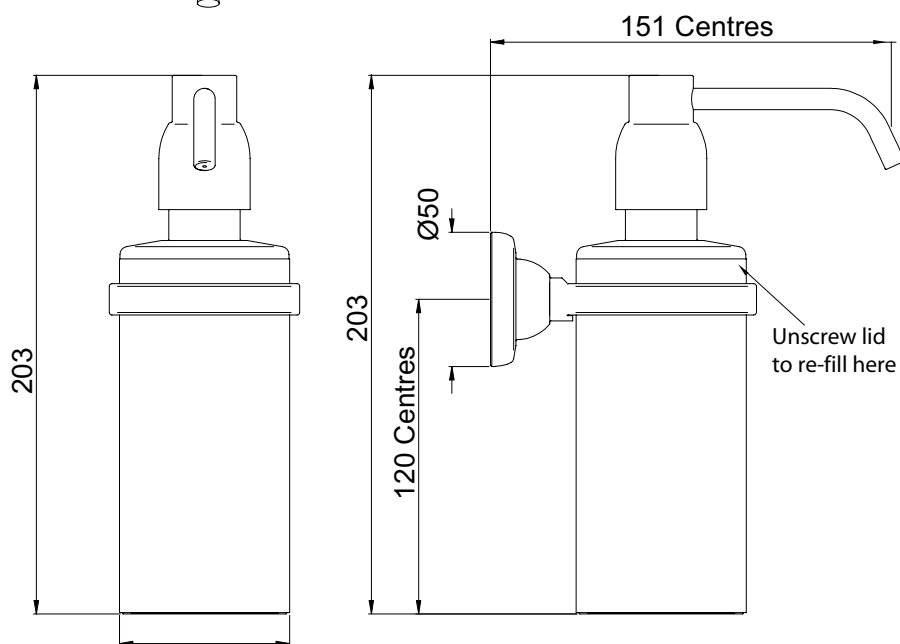

Specification Sheet - 6473

- Wall mounted contemporary dispenser

Specifications

- Premium quality
- Produced from solid brass; will not rust, corrode or discolour contents
- Fitted with durable pump
- Unscrew the lid to re-fill the bottle - pump head does not lift out
- Suitable for soap, lotion and detergent
- Select from Chrome, Nickel, Pewter, Gold, English Bronze or uncoated bare brass
- Concealed wall mount
- Five year warranty