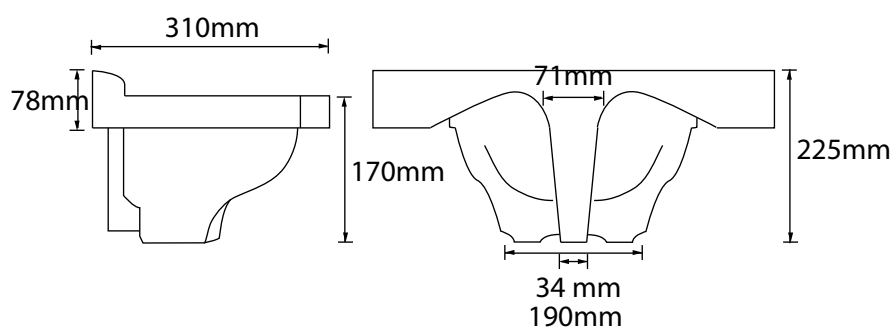

Specification Sheet - Art Deco 525mm powder room basin
 - 2950 zero holes / 2951 one hole / 2952 two hole
 - 2934 pedestal optional

Specifications

- Made in England
- Premium quality porcelain bathroomware
- Five year warranty
- Available with or without pedestal
- Available with 0, 1 or 2 tap holes
- Tap holes 28mm diameter (models 2911 and 2912)
- Standard 32mm wastes available
- Overall height when mounted on pedestal