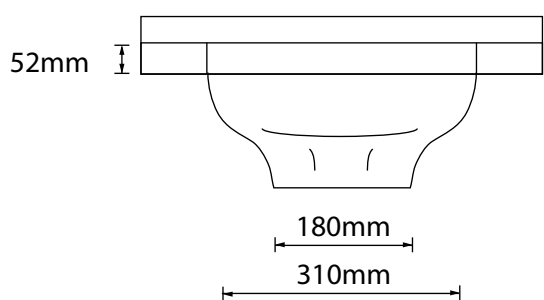

Specification Sheet - Art Deco 525mm powder room basin
 - 2950 zero holes / 2951 one hole / 2952 two hole
 - 2934 pedestal optional

Specifications

- Made in England
- Premium quality porcelain bathroomware
- Five year warranty
- Available with or without pedestal
- Available with 0, 1 or 2 tap holes
- Tap holes 28mm diameter (models 2911 and 2912)
- Standard 32mm wastes available
- Overall height when mounted on pedestal