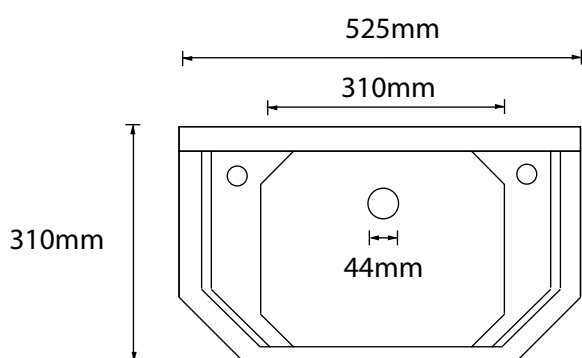

Specification Sheet - Art Deco 525mm powder room basin
 - 2950 zero holes / 2951 one hole / 2952 two hole
 - 2934 pedestal optional

Specifications

- Made in England
- Premium quality porcelain bathroomware
- Five year warranty
- Available with or without pedestal
- Available with 0, 1 or 2 tap holes
- Tap holes 28mm diameter (models 2911 and 2912)
- Standard 32mm wastes available
- Overall height when mounted on pedestal