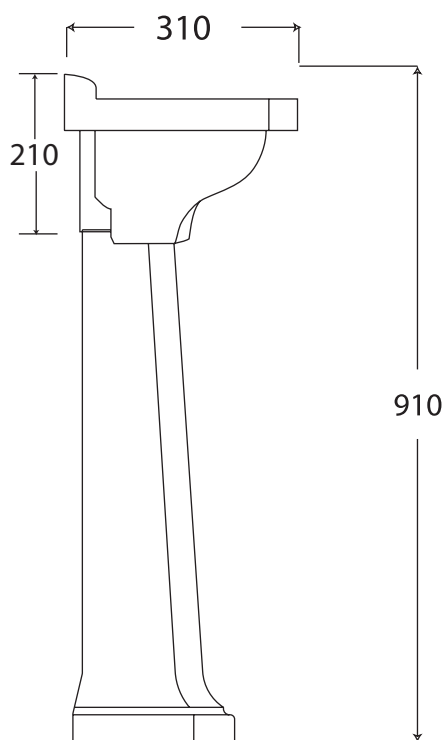

Specification Sheet - Art Deco 525mm powder room basin
 - 2950 zero holes / 2951 one hole / 2952 two hole
 - 2934 pedestal optional

Specifications

- Made in England
- Premium quality porcelain bathroomware
- Five year warranty
- Available with or without pedestal
- Available with 0, 1 or 2 tap holes
- Tap holes 28mm diameter (models 2911 and 2912)
- Standard 32mm wastes available
- Overall height when mounted on pedestal