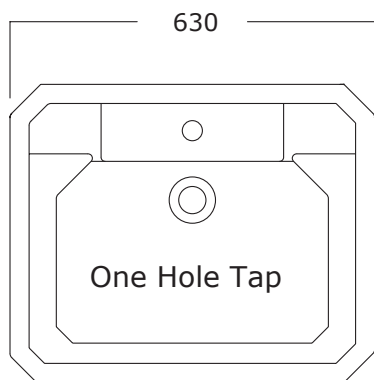

Specification Sheet - Art Deco 630mm handbasin

- 2390 zero holes / 2931 one hole / 2932 two hole / 2933 three hole
- 2934 pedestal optional

2934 Pedestal - open cavity at back to the floor for floor outlet

2931 One hole

2932 Two hole

2933 Three hole

- Made in England
- Premium quality porcelain bathroomware
- Five year warranty
- Available with or without pedestal
- Available with 0, 1, 2 and 3 tap holes
- Central tap hole 35mm diameter (models 2931 & 2933)
- Outer pair of tap holes 28mm diameter (models 2932 & 2933)
- Standard 32mm wastes available