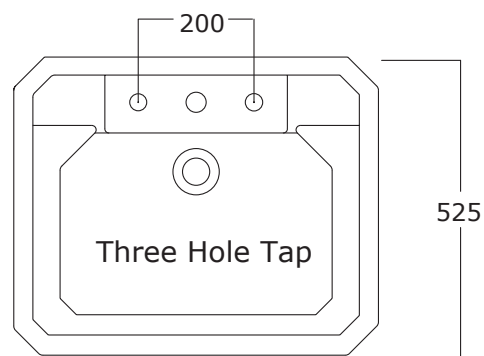

Specification Sheet - Art Deco 630mm handbasin

- 2390 zero holes / 2931 one hole / 2932 two hole / 2933 three hole
- 2934 pedestal optional

2934 Pedestal - open cavity at back to the floor for floor outlet

2931 One hole

2932 Two hole

2933 Three hole

- Made in England
- Premium quality porcelain bathroomware
- Five year warranty
- Available with or without pedestal
- Available with 0, 1, 2 and 3 tap holes
- Central tap hole 35mm diameter (models 2931 & 2933)
- Outer pair of tap holes 28mm diameter (models 2932 & 2933)
- Standard 32mm wastes available