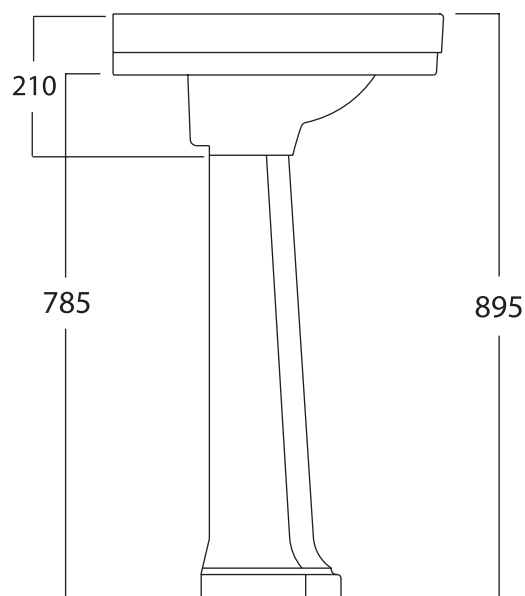

Specification Sheet - Art Deco 630mm handbasin

- 2390 zero holes / 2931 one hole / 2932 two hole / 2933 three hole
- 2934 pedestal optional

2934 Pedestal - open cavity at back to the floor for floor outlet

2931 One hole

2932 Two hole

2933 Three hole

- Made in England
- Premium quality porcelain bathroomware
- Five year warranty
- Available with or without pedestal
- Available with 0, 1, 2 and 3 tap holes
- Central tap hole 35mm diameter (models 2931 & 2933)
- Outer pair of tap holes 28mm diameter (models 2932 & 2933)
- Standard 32mm wastes available