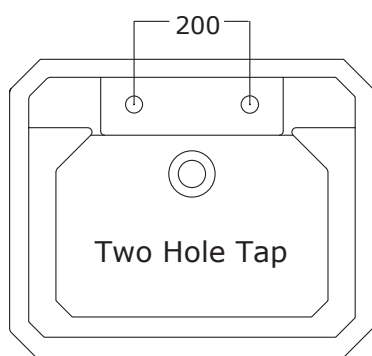

Specification Sheet - Art Deco 630mm handbasin

- 2390 zero holes / 2931 one hole / 2932 two hole / 2933 three hole
- 2934 pedestal optional

2934 Pedestal - open cavity at back to the floor for floor outlet

2931 One hole

2932 Two hole

2933 Three hole

- Made in England
- Premium quality porcelain bathroomware
- Five year warranty
- Available with or without pedestal
- Available with 0, 1, 2 and 3 tap holes
- Central tap hole 35mm diameter (models 2931 & 2933)
- Outer pair of tap holes 28mm diameter (models 2932 & 2933)
- Standard 32mm wastes available