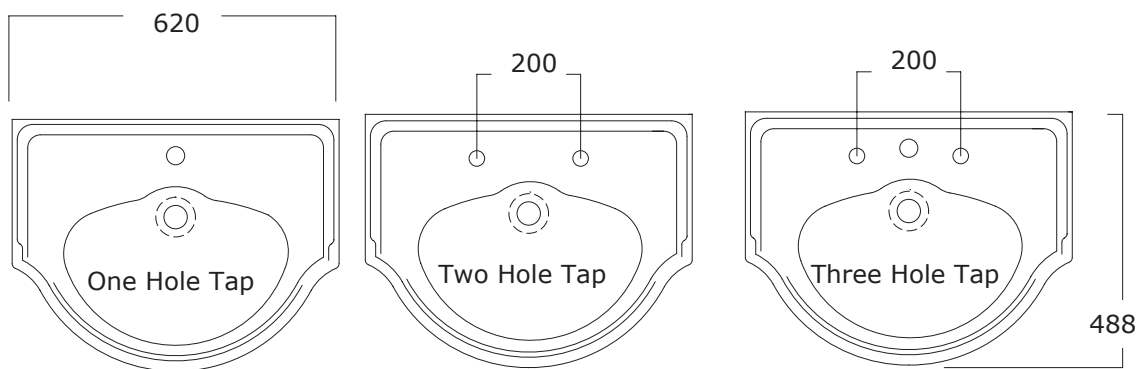

Specification Sheet - Edwardian 630mm handbasin

- 2900 zero holes / 2901 one hole / 2902 two hole / 2903 three hole
- 2904 pedestal optional

2904 Pedestal -open cavity at back to the floor for floor outlet

2901 One hole

2902 Two hole

2903 Three hole

- Made in England
- Premium quality porcelain bathroomware
- Five year warranty
- Available with or without pedestal
- Available with 0, 1, 2 and 3 tap holes
- Central tap hole 35mm diameter (models 2901 & 2903)
- Outer pair of tap holes 28mm diameter (models 2902 & 2903)
- Standard 32mm wastes available