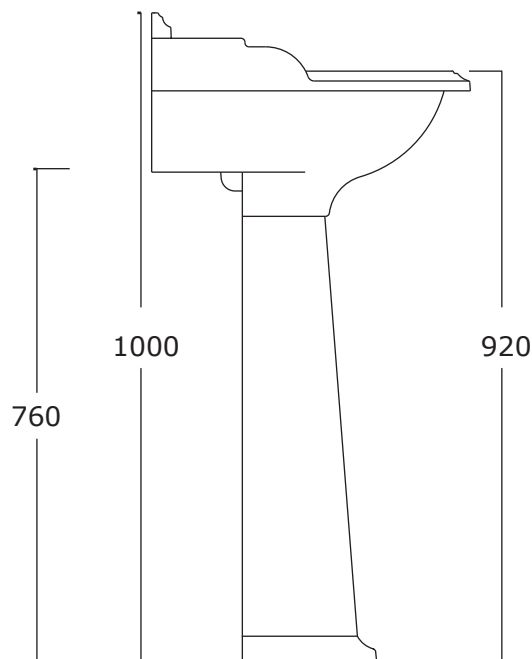

Specification Sheet - Edwardian 630mm handbasin

- 2900 zero holes / 2901 one hole / 2902 two hole / 2903 three hole
- 2904 pedestal optional

2904 Pedestal -open cavity at back to the floor for floor outlet

2901 One hole

2902 Two hole

2903 Three hole

- Made in England
- Premium quality porcelain bathroomware
- Five year warranty
- Available with or without pedestal
- Available with 0, 1, 2 and 3 tap holes
- Central tap hole 35mm diameter (models 2901 & 2903)
- Outer pair of tap holes 28mm diameter (models 2902 & 2903)
- Standard 32mm wastes available