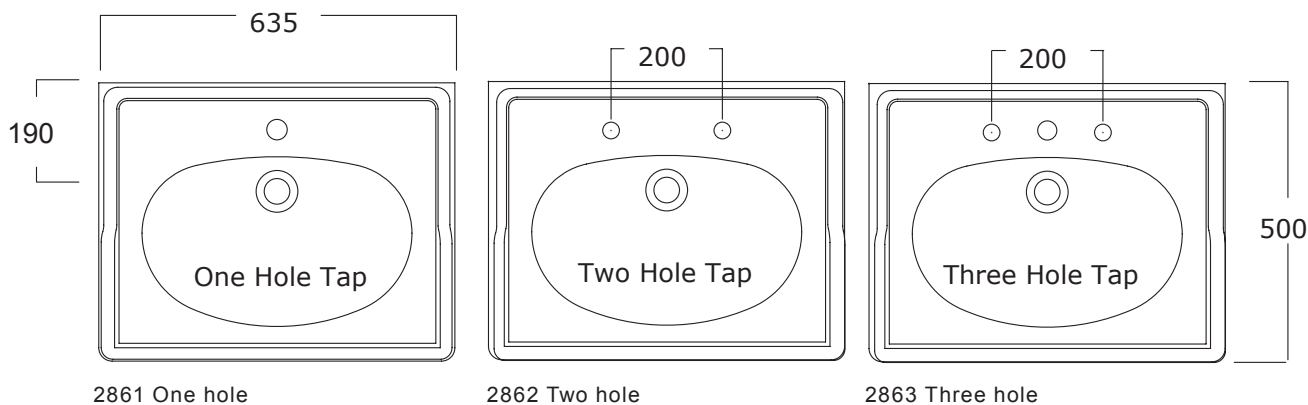

Specification Sheet - Victorian 630mm handbasin

- 2860 zero holes / 2861 one hole / 2862 two hole / 2863 three hole
- 2864 pedestal optional

2864 Pedestal - open cavity at back to the floor for floor outlet

- Made in England
- Premium quality porcelain bathroomware
- Five year warranty
- Available with or without pedestal
- Available with 0, 1, 2 and 3 tap holes
- Central tap hole 35mm diameter (models 2861 & 2863)
- Outer pair of tap holes 28mm diameter (models 2862 & 2863)
- Standard 32mm wastes available