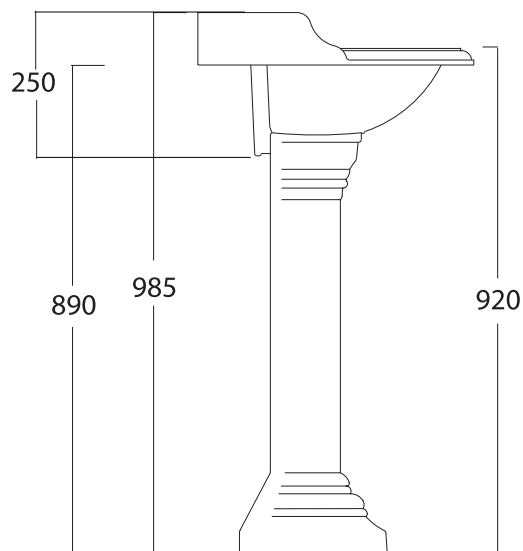

Specification Sheet - Victorian 630mm handbasin

- 2860 zero holes / 2861 one hole / 2862 two hole / 2863 three hole
- 2864 pedestal optional

2864 Pedestal - open cavity at back to the floor for floor outlet

- Made in England
- Premium quality porcelain bathroomware
- Five year warranty
- Available with or without pedestal
- Available with 0, 1, 2 and 3 tap holes
- Central tap hole 35mm diameter (models 2861 & 2863)
- Outer pair of tap holes 28mm diameter (models 2862 & 2863)
- Standard 32mm wastes available