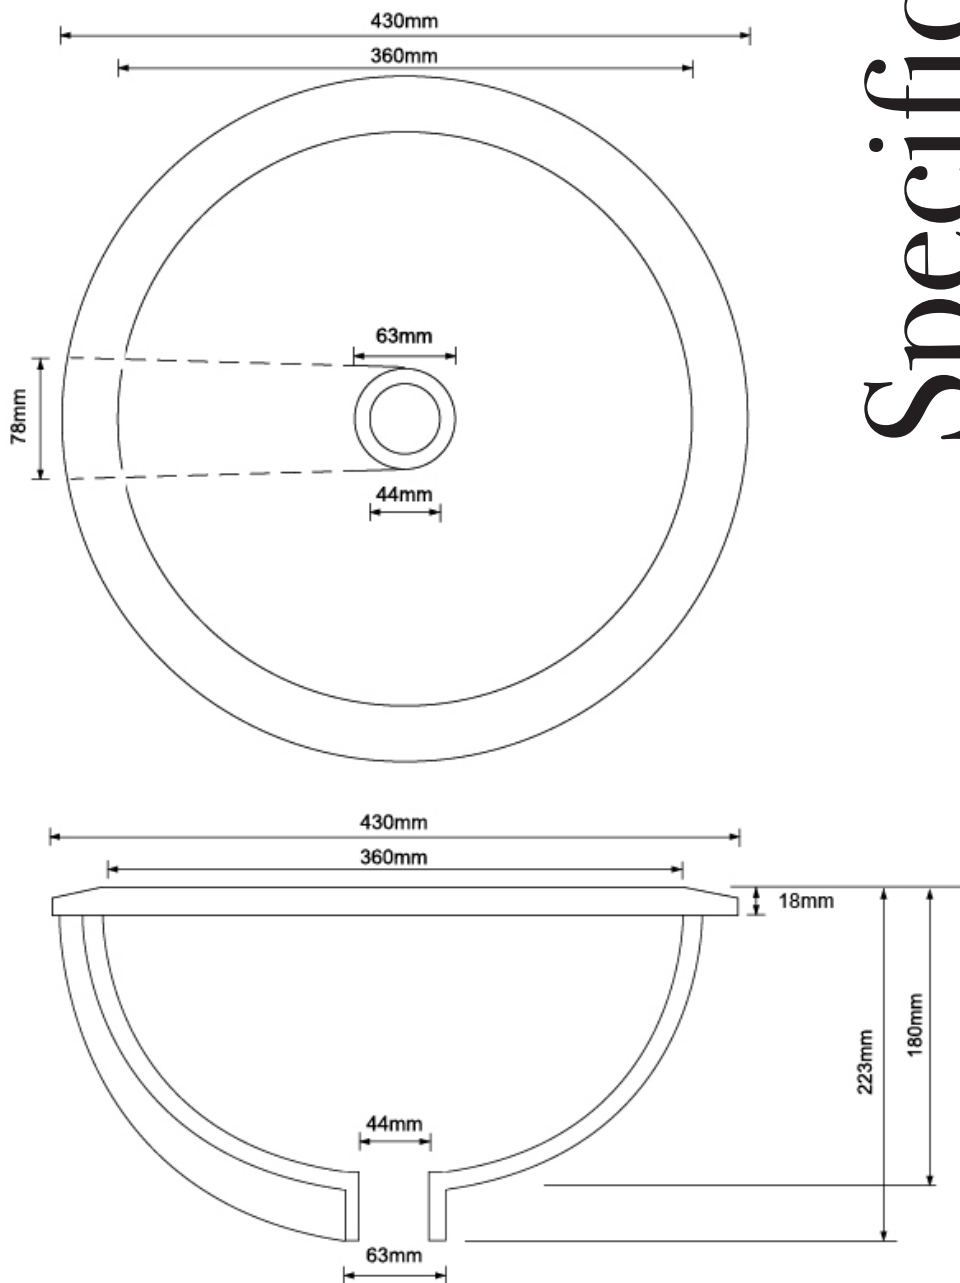

Specification Sheet - Under-mounted 420mm round vanity bowl
- 2514 without overflow

Specifications

- Made in England
- Premium quality vitreous china bathroomware
- Five year warranty