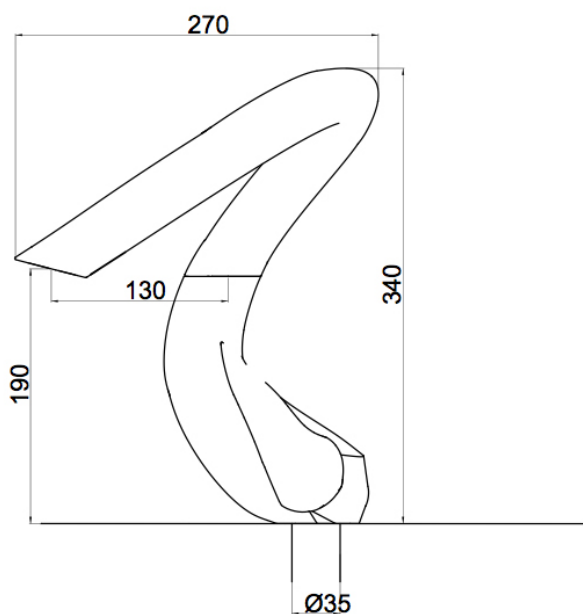

TRIFLOW[®]
ZAHA HADID

Kitchen Triflow

1808 Kitchen Triflow by Zaha Hadid

Model No	Finish
1808 CP	Chrome
1808 NI	Nickel
1808 PF	Pewter

For further information, please contact a member of the sales team: 1300 01 61 81 or mail@englishtapware.com.au