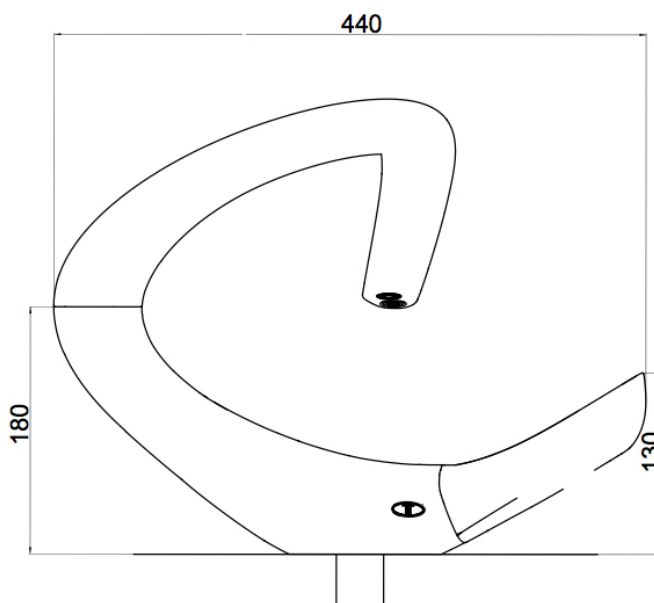

TRIFLOW[®]
ZAHA HADID

Kitchen Triflow

1808 Kitchen Triflow by Zaha Hadid

Model No	Finish
1808 CP	Chrome
1808 NI	Nickel
1808 PF	Pewter

For further information, please contact a member of the sales team: 1300 01 61 81 or mail@englishtapware.com.au