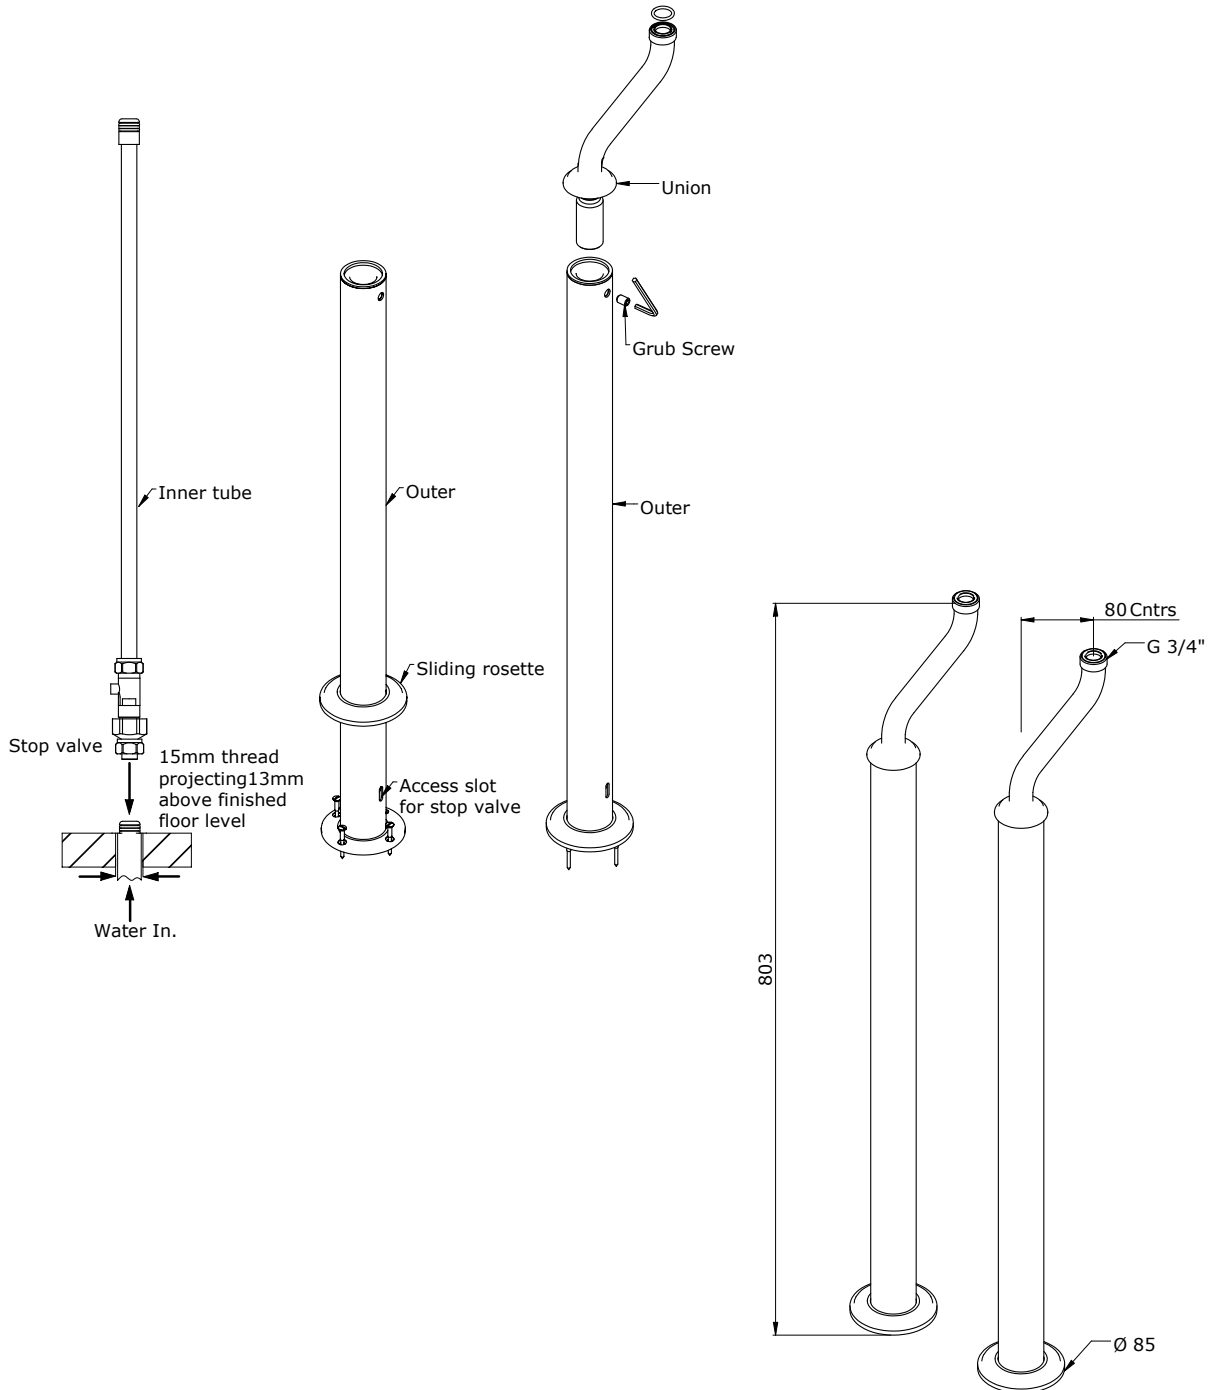

Specification Sheet - AU.6388
- Pair of freestanding floor legs for bath mixers

Specifications

- Made in England
- Premium quality tapware
- Produced from solid brass
- Suitable for low and uneven water pressure. Max inlet pressure 500 kpa
- Select from Chrome, Nickel, Pewter, Gold, English Bronze or uncoated bare brass
- Five year warranty