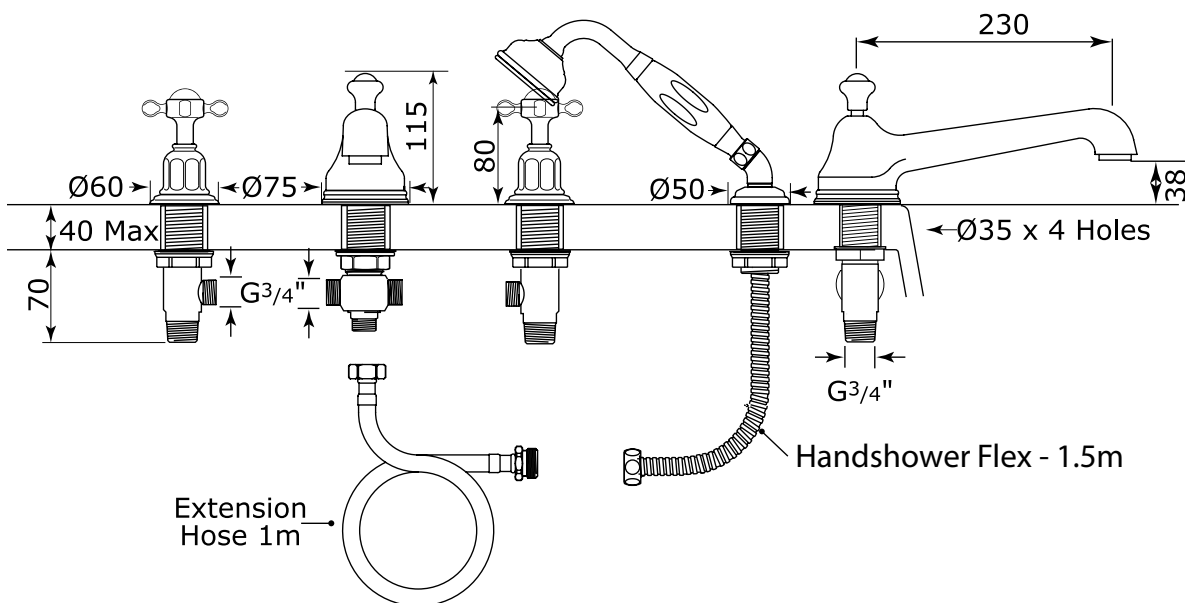

Specification Sheet - AU.3738

- Four hole bath set with crossheads,
low spout & handshower

Specifications

- Made in England
- Premium quality tapware
- Produced from solid brass
- German quarter-turn ceramic disc valves. Min 1°C - max 85°C
- Suitable for low and uneven water pressure. Max inlet pressure 500 kpa
- Select from Chrome, Nickel, Pewter, Gold, English Bronze or uncoated bare brass
- Five year warranty