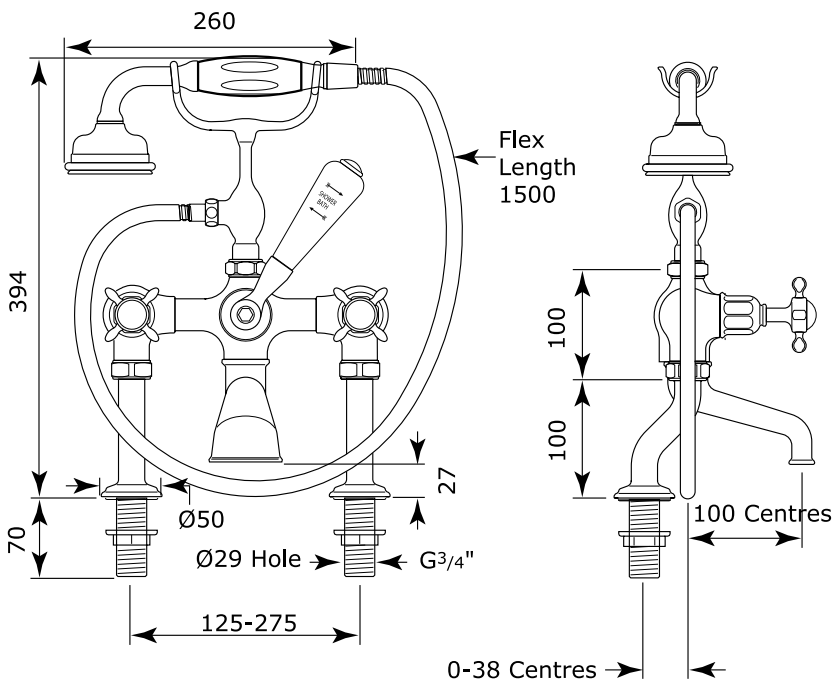

Specification Sheet - AU.3501/1

- Bath/Shower mixer on pillar unions
with crossheads & handshower in cradle

Specifications

- Made in England
- Premium quality tapware
- Produced from solid brass
- White porcelain lever handles can be changed to metal or Corian as an optional extra
- Suitable for low and uneven water pressure. Max inlet pressure 500 kpa
- Select from Chrome, Nickel, Pewter, Gold, English Bronze or uncoated bare brass
- Five year warranty