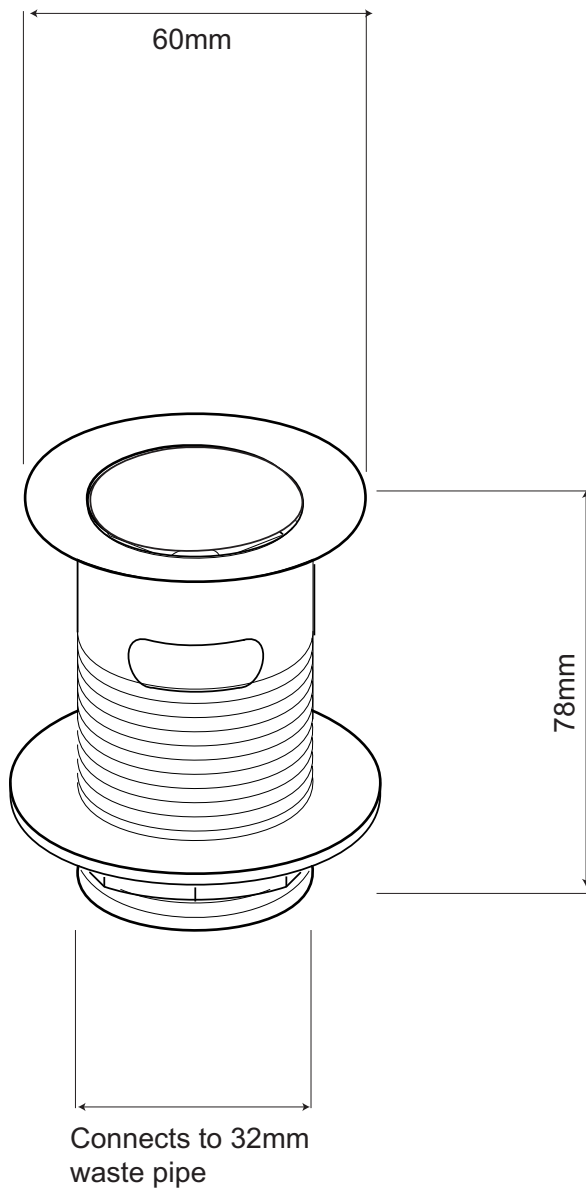

---

Specification Sheet - AU.6705

- 32mm slotted push button basin waste

---

- Produced from solid brass
- Select from Chrome, Nickel or Pewter
- Five year warranty