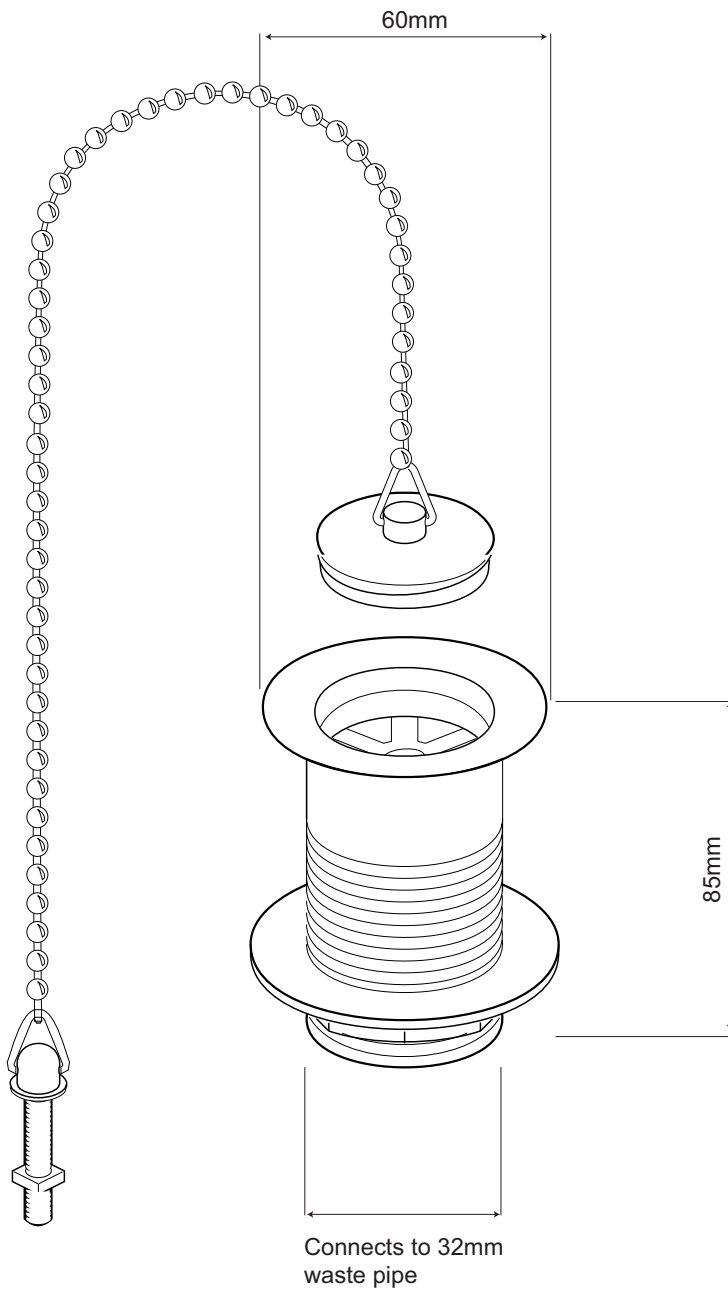

Specification Sheet - AU.6704

- 32mm unslotted basin waste with metal plug & chain (60mm flange, 85mm tail)

- Made in England
- Premium quality tapware
- Produced from solid brass
- Select from Chrome, Nickel, Pewter, Gold, English Bronze or uncoated bare brass
- Five year warranty