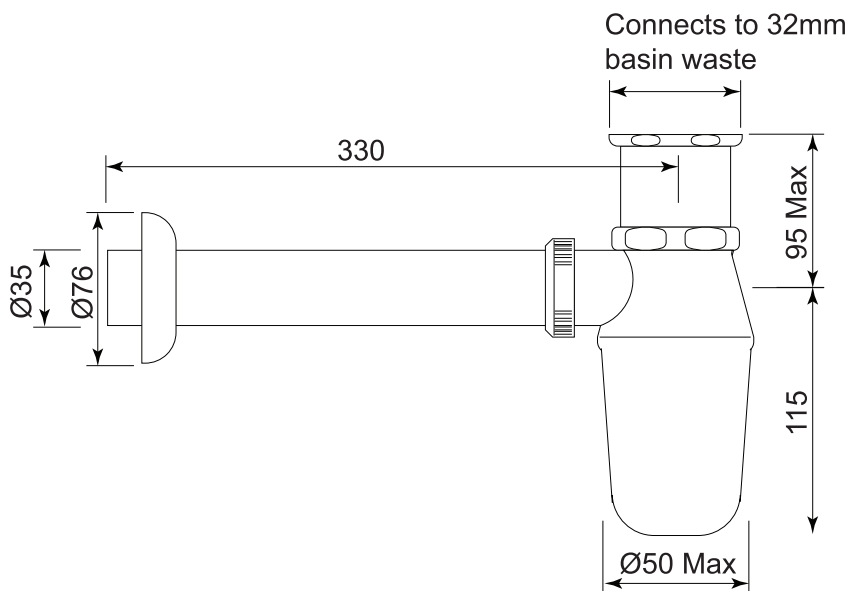

Specification Sheet - AU.6703

- 32mm bottle trap with outlet pipe & wall flange

- Made in England
- Premium quality tapware
- Produced from solid brass
- Select from Chrome, Nickel, Pewter, Gold, English Bronze or uncoated bare brass
- Five year warranty