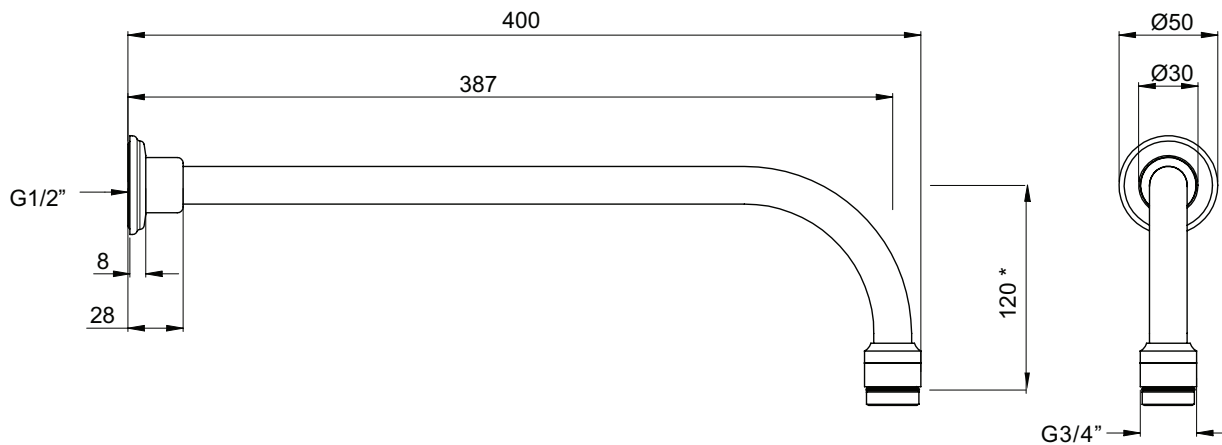

Specification Sheet - AU. 5384 - Overhead shower arm

Specifications

* To calculate the total dimensions of the overhead shower, add the depth of the arm to the depth of the selected shower rose.

- Made in England
- Premium quality tapware
- Produced from solid brass
- Select from Chrome, Nickel, Pewter, Gold, English Bronze or uncoated bare brass
- Five year warranty