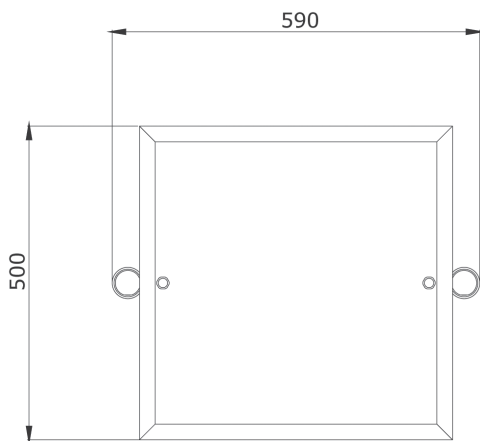

---

Specification Sheet - N.6984 - Square Mirror 500mm

---

-Bevelled edge mirror-

- Made in England
- Produced from solid brass
- Concealed wall mounts
- Mirror can be fixed into chosen tilted position
- Premium quality accessories
- Select from Chrome, Nickel, Pewter, Gold, English Bronze or uncoated bare brass
- Five year warranty