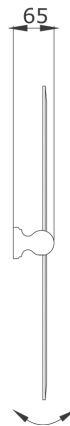

---

Specification Sheet - N.6984 - Square Mirror 500mm

---

-Bevelled edge mirror-

- Made in England
- Produced from solid brass
- Concealed wall mounts
- Mirror can be fixed into chosen tilted position
- Premium quality accessories
- Select from Chrome, Nickel, Pewter, Gold, English Bronze or uncoated bare brass
- Five year warranty