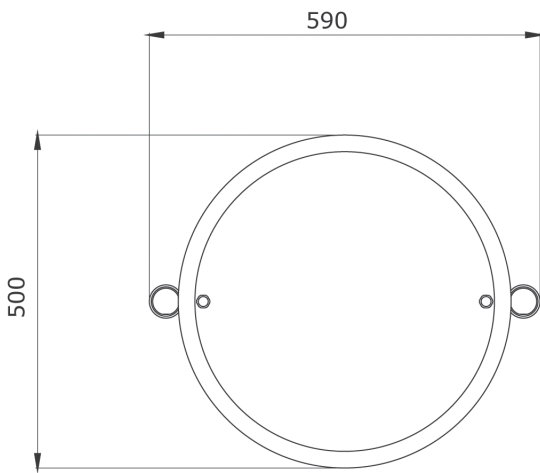

---

Specification Sheet - N.6983 - Circular mirror 500mm diameter

---

-Bevelled edge mirror-

- Made in England
- Produced from solid brass
- Concealed wall mounts
- Mirror can be fixed into chosen tilted position
- Premium quality accessories
- Select from Chrome, Nickel, Pewter, Gold, English Bronze or uncoated bare brass
- Five year warranty