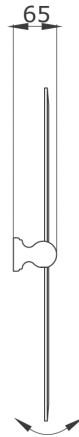

---

Specification Sheet - N.6983 - Circular mirror 500mm diameter

---

-Bevelled edge mirror-

- Made in England
- Produced from solid brass
- Concealed wall mounts
- Mirror can be fixed into chosen tilted position
- Premium quality accessories
- Select from Chrome, Nickel, Pewter, Gold, English Bronze or uncoated bare brass
- Five year warranty