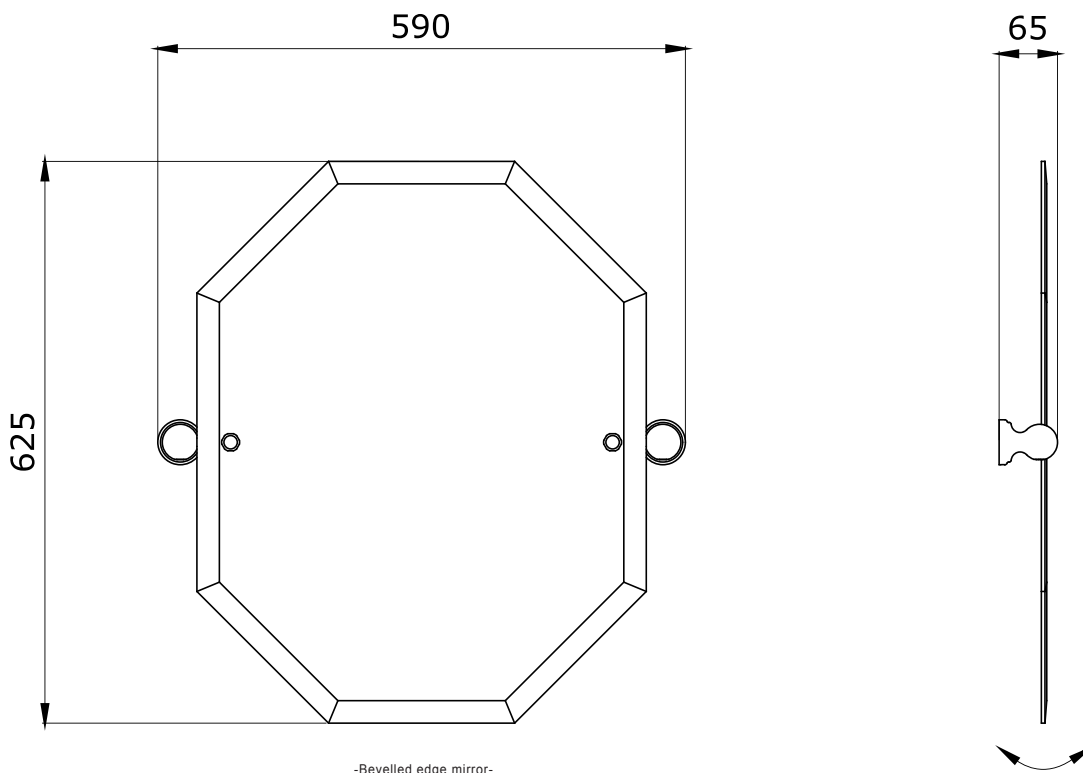

Specification Sheet - N.6980 - Long Octagonal mirror 500mm

Specifications

- Made in England
- Produced from solid brass
- Concealed wall mounts
- Mirror can be fixed into chosen tilted position
- Premium quality accessories
- Select from Chrome, Nickel, Pewter, Gold, English Bronze or uncoated bare brass
- Five year warranty