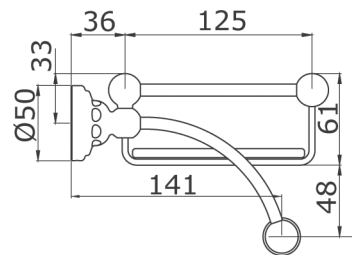

Specification Sheet - N.6975 - 510mm Glass shelf with rail

Specifications

- Made in England
- Produced from solid brass
- Concealed wall mounts
- Premium quality accessories
- Select from Chrome, Nickel, Pewter, Gold, English Bronze or uncoated bare brass
- Five year warranty