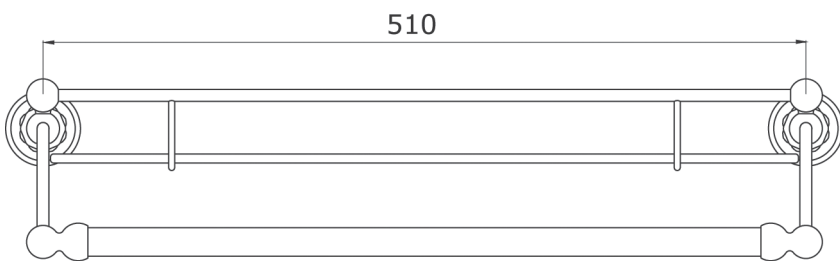

Specification Sheet - N.6975 - 510mm Glass shelf with rail

Specifications

- Made in England
- Produced from solid brass
- Concealed wall mounts
- Premium quality accessories
- Select from Chrome, Nickel, Pewter, Gold, English Bronze or uncoated bare brass
- Five year warranty