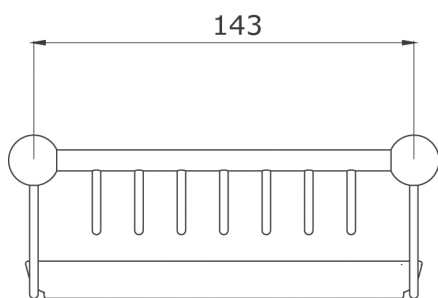

---

Specification Sheet - N.6972

- Freestanding soap basket with tray

---

- Made in England
- Produced from solid brass
- Premium quality accessories
- Select from Chrome, Nickel, Pewter, Gold, English Bronze or uncoated bare brass
- Five year warranty