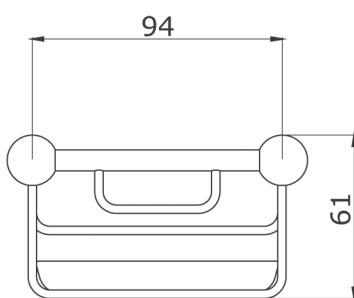

---

Specification Sheet - N.6972

- Freestanding soap basket with tray

---

- Made in England
- Produced from solid brass
- Premium quality accessories
- Select from Chrome, Nickel, Pewter, Gold, English Bronze or uncoated bare brass
- Five year warranty