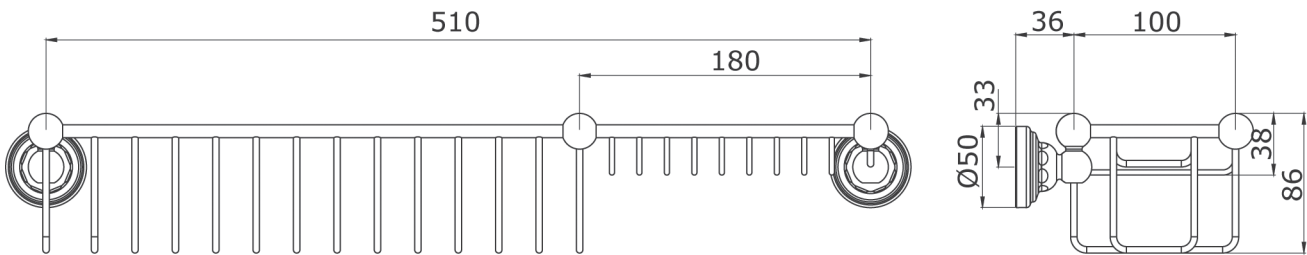

Specification Sheet - N.6962 - 510mm Bottle basket & soap tray

- Made in England
- Produced from solid brass
- Concealed wall mounts
- Premium quality accessories
- Select from Chrome, Nickel, Pewter, Gold, English Bronze or uncoated bare brass
- Five year warranty

Specifications