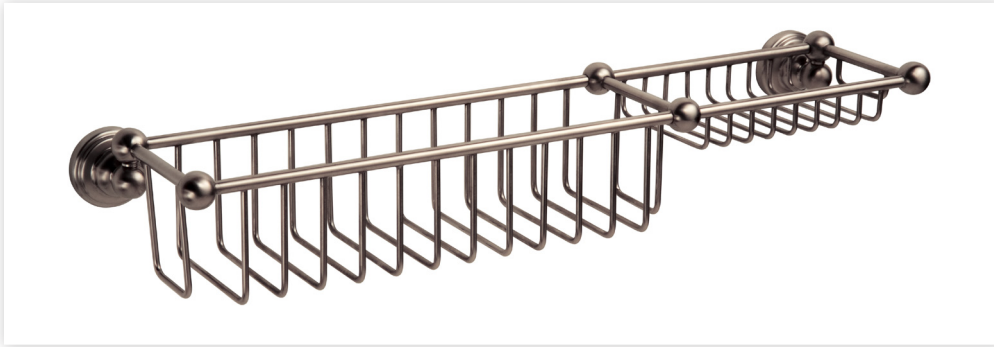

Specification Sheet - N.6962 - 510mm Bottle basket & soap tray

- Made in England
- Produced from solid brass
- Concealed wall mounts
- Premium quality accessories
- Select from Chrome, Nickel, Pewter, Gold, English Bronze or uncoated bare brass
- Five year warranty