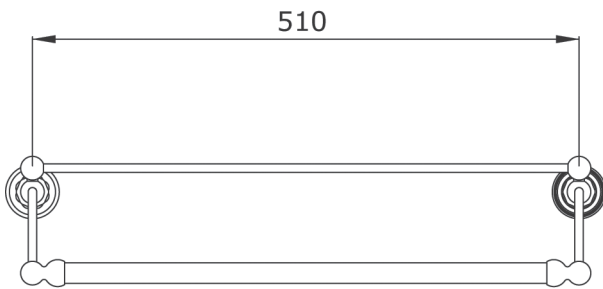

---

Specification Sheet - N.6961 - Towel rack

---

- Made in England
- Produced from solid brass
- Concealed wall mounts
- Premium quality accessories
- Select from Chrome, Nickel, Pewter, Gold, English Bronze or uncoated bare brass
- Five year warranty