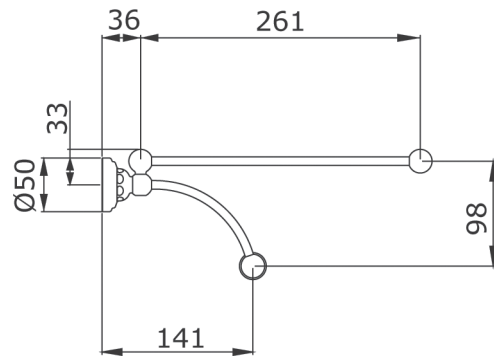

---

Specification Sheet - N.6961 - Towel rack

---

- Made in England
- Produced from solid brass
- Concealed wall mounts
- Premium quality accessories
- Select from Chrome, Nickel, Pewter, Gold, English Bronze or uncoated bare brass
- Five year warranty