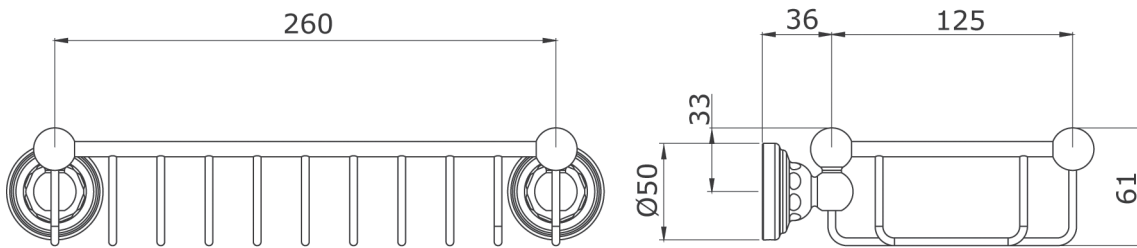

Specification Sheet - N.6956

- 260mm Sponge basket 50mm deep

- Made in England
- Produced from solid brass
- Concealed wall mounts
- Premium quality accessories
- Select from Chrome, Nickel, Pewter, Gold, English Bronze or uncoated bare brass
- Five year warranty