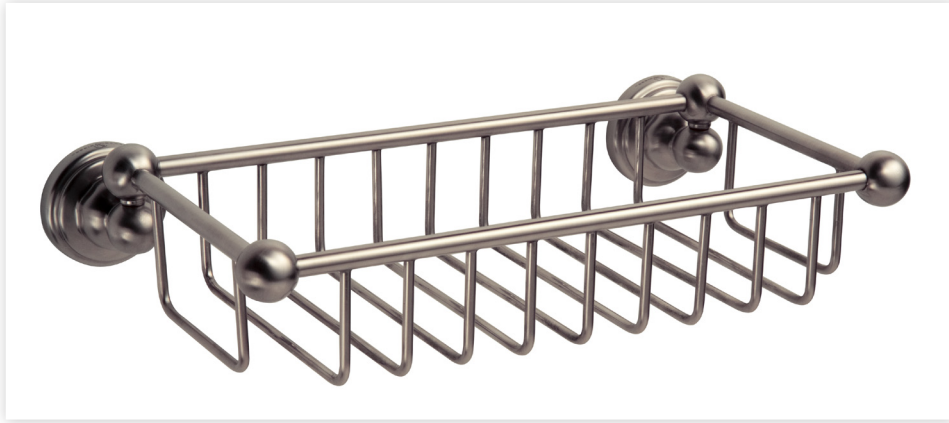

Specification Sheet - N.6956

- 260mm Sponge basket 50mm deep

- Made in England
- Produced from solid brass
- Concealed wall mounts
- Premium quality accessories
- Select from Chrome, Nickel, Pewter, Gold, English Bronze or uncoated bare brass
- Five year warranty