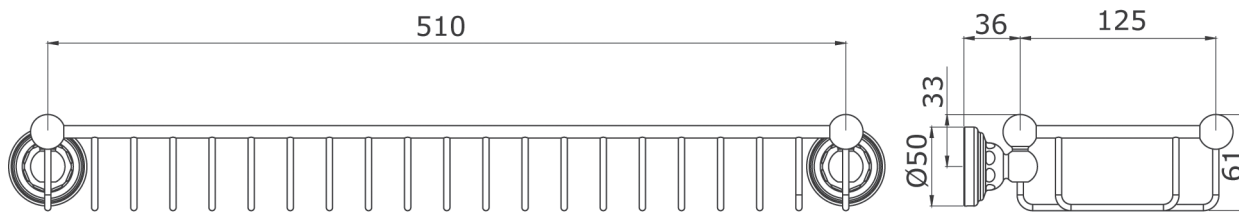

---

Specification Sheet - N.6955

- 510mm Sponge basket 50mm deep

---

- Made in England
- Produced from solid brass
- Concealed wall mounts
- Premium quality accessories
- Select from Chrome, Nickel, Pewter, Gold, English Bronze or uncoated bare brass
- Five year warranty