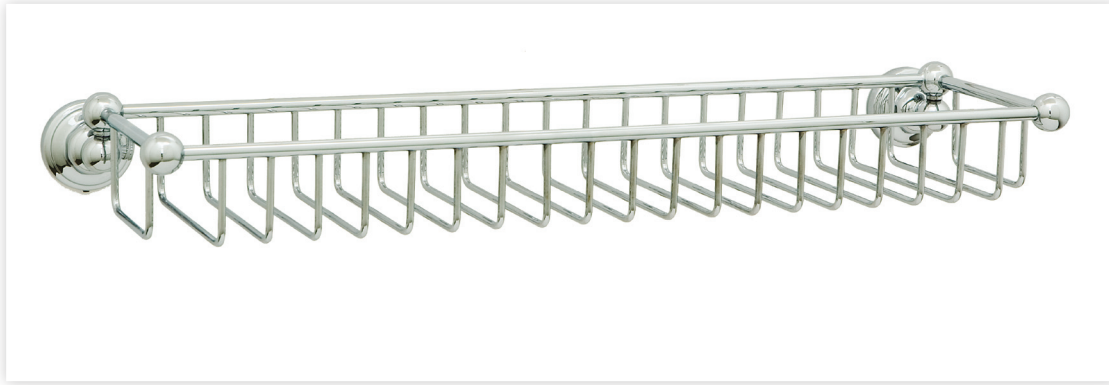

---

Specification Sheet - N.6955

- 510mm Sponge basket 50mm deep

---

- Made in England
- Produced from solid brass
- Concealed wall mounts
- Premium quality accessories
- Select from Chrome, Nickel, Pewter, Gold, English Bronze or uncoated bare brass
- Five year warranty