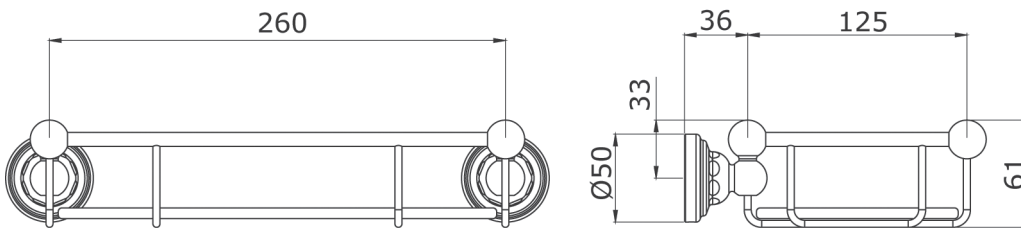

---

Specification Sheet - N.6954 - 260mm Glass shelf

---

- Made in England
- Produced from solid brass
- Concealed wall mounts
- Premium quality accessories
- Select from Chrome, Nickel, Pewter, Gold, English Bronze or uncoated bare brass
- Five year warranty