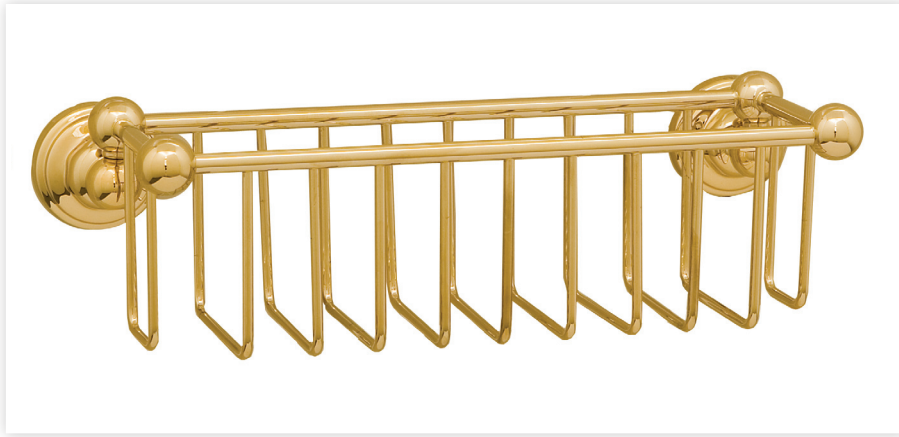

---

Specification Sheet - N.6952

- 260mm Bottle basket 75mm deep

---

- Made in England
- Produced from solid brass
- Concealed wall mounts
- Premium quality accessories
- Select from Chrome, Nickel, Pewter, Gold, English Bronze or uncoated bare brass
- Five year warranty