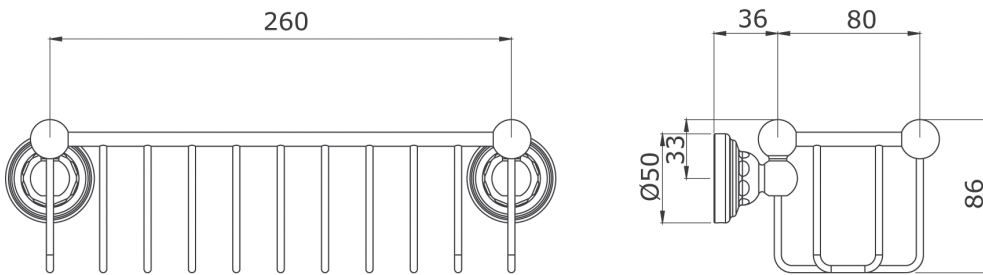

---

Specification Sheet - N.6952

- 260mm Bottle basket 75mm deep

---

- Made in England
- Produced from solid brass
- Concealed wall mounts
- Premium quality accessories
- Select from Chrome, Nickel, Pewter, Gold, English Bronze or uncoated bare brass
- Five year warranty