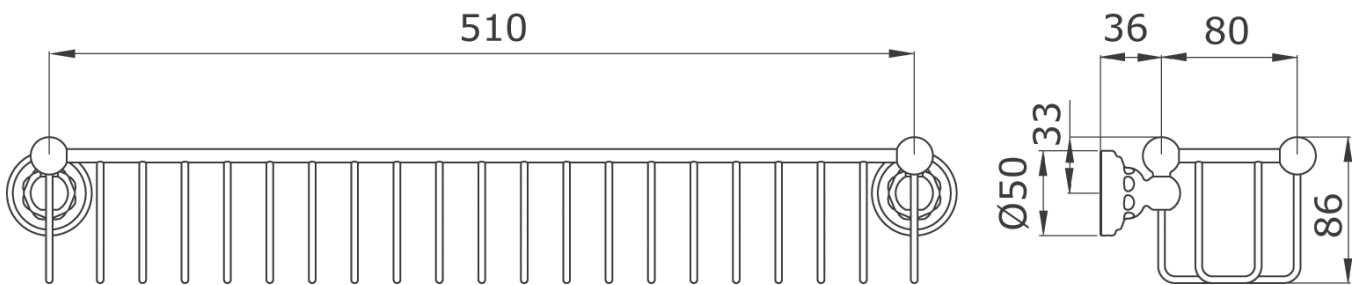

Specification Sheet - N.6951

- 510mm Bottle basket 75mm deep

# Specifications

- Made in England
- Produced from solid brass
- Concealed wall mounts
- Premium quality accessories
- Select from Chrome, Nickel, Pewter, Gold, English Bronze or uncoated bare brass
- Five year warranty