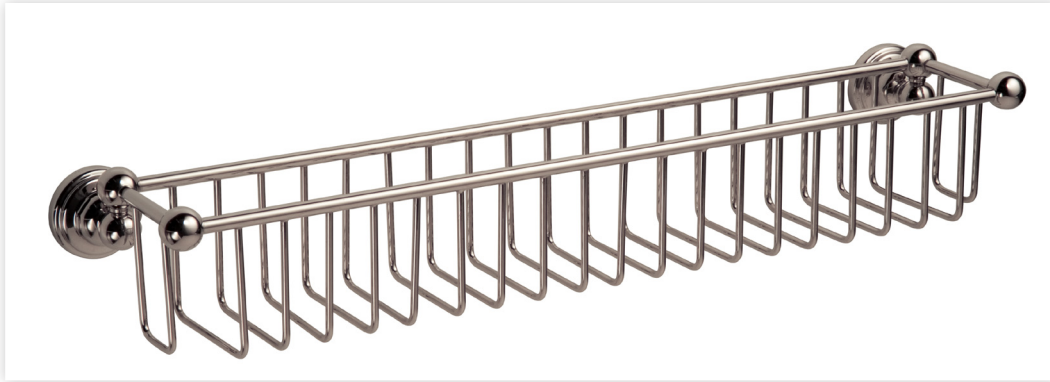

Specification Sheet - N.6951

- 510mm Bottle basket 75mm deep

# Specifications

- Made in England
- Produced from solid brass
- Concealed wall mounts
- Premium quality accessories
- Select from Chrome, Nickel, Pewter, Gold, English Bronze or uncoated bare brass
- Five year warranty