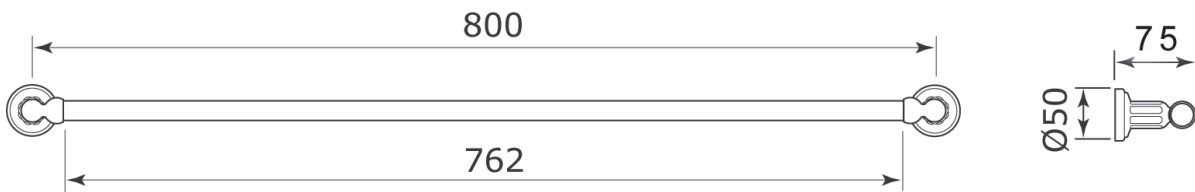

Specification Sheet - N.6942

- 19mm dia Single towel rail 850mm

- Rail can be shortened to any length -

- Made in England
- Produced from solid brass
- Concealed wall mounts
- Premium quality accessories
- Select from Chrome, Nickel, Pewter, Gold, English Bronze or uncoated bare brass
- Five year warranty