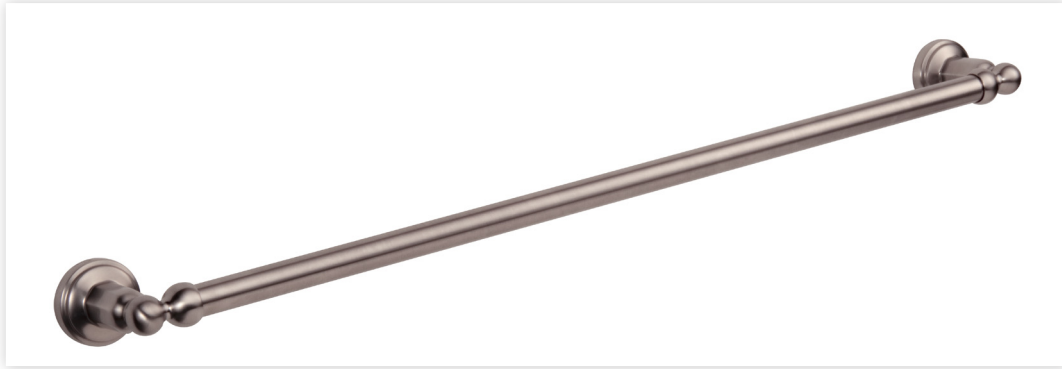

Specification Sheet - N.6942

- 19mm dia Single towel rail 850mm

- Rail can be shortened to any length -

- Made in England
- Produced from solid brass
- Concealed wall mounts
- Premium quality accessories
- Select from Chrome, Nickel, Pewter, Gold, English Bronze or uncoated bare brass
- Five year warranty