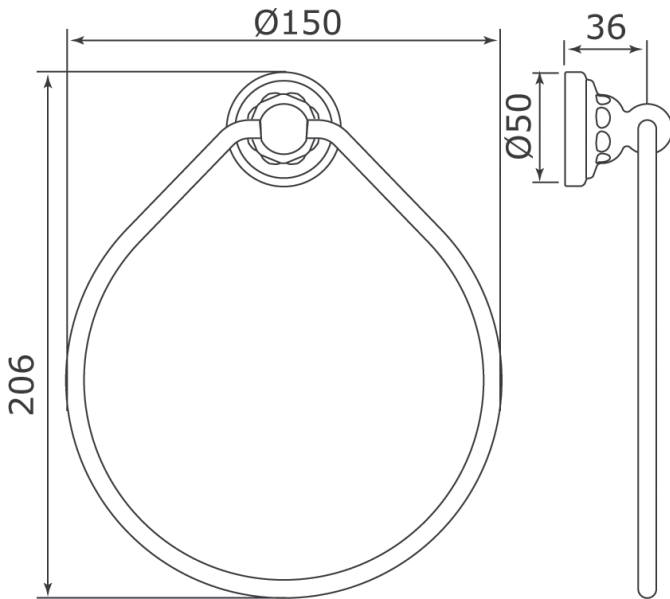

---

Specification Sheet - N.6935 - Towel ring

---

- Made in England
- Produced from solid brass
- Concealed wall mount
- Premium quality accessories
- Select from Chrome, Nickel, Pewter, Gold, English Bronze or uncoated bare brass
- Five year warranty