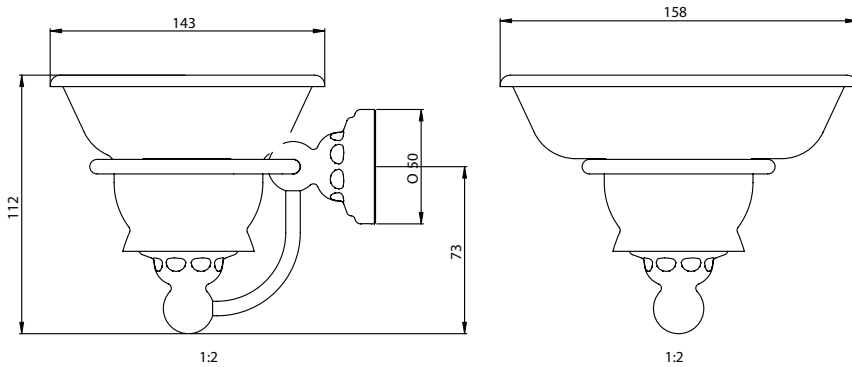

---

Specification Sheet - N.6928

- Soap tray with porcelain holder

---

- Made in England
- Produced from solid brass with porcelain soap dish
- Concealed wall mount
- Premium quality accessories
- Select from Chrome, Nickel, Pewter, Gold, English Bronze or uncoated bare brass
- Five year warranty