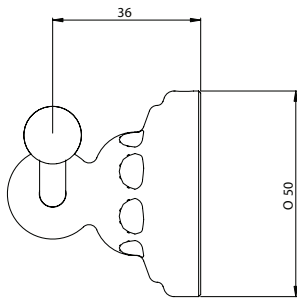

---

Specification Sheet - N.6922 - Double hook

---

- Made in England
- Produced from solid brass
- Concealed wall mount
- Premium quality accessories
- Select from Chrome, Nickel, Pewter, Gold, English Bronze or uncoated bare brass
- Five year warranty