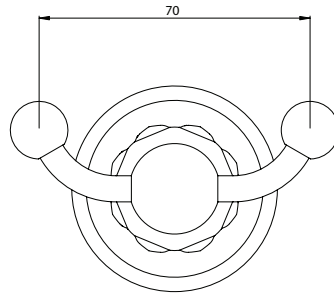

---

Specification Sheet - N.6922 - Double hook

---

- Made in England
- Produced from solid brass
- Concealed wall mount
- Premium quality accessories
- Select from Chrome, Nickel, Pewter, Gold, English Bronze or uncoated bare brass
- Five year warranty