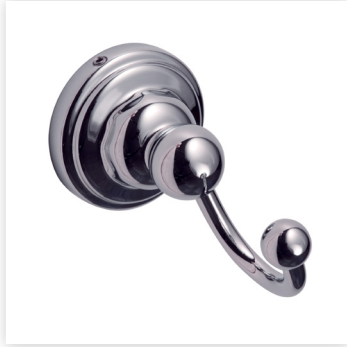

---

Specification Sheet - N.6921 - Single hook

---

- Made in England
- Produced from solid brass
- Concealed wall mount
- Premium quality accessories
- Select from Chrome, Nickel, Pewter, Gold, English Bronze or uncoated bare brass
- Five year warranty