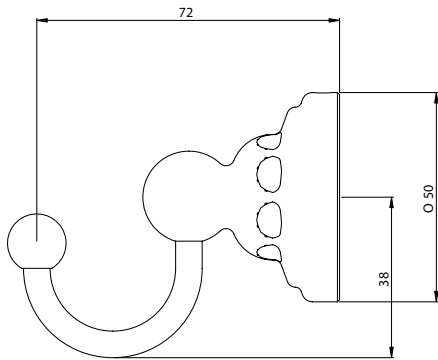

---

Specification Sheet - N.6921 - Single hook

---

- Made in England
- Produced from solid brass
- Concealed wall mount
- Premium quality accessories
- Select from Chrome, Nickel, Pewter, Gold, English Bronze or uncoated bare brass
- Five year warranty