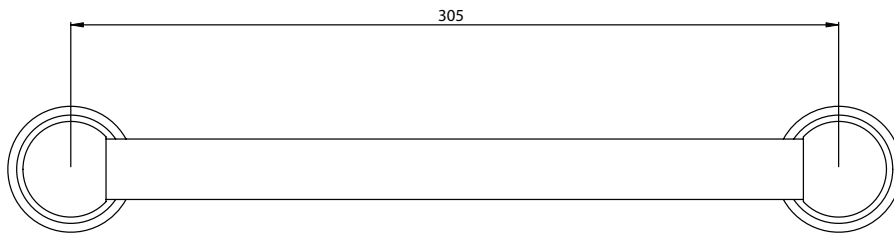

---

Specification Sheet - N.6912

- 305mm Grab rail or 25mm dia. towel rail

---

- Rail can be shortened to any length -

- Made in England
- Produced from solid brass
- Concealed wall mounts
- Premium quality accessories
- Select from Chrome, Nickel, Pewter, Gold, English Bronze or uncoated bare brass
- Five year warranty