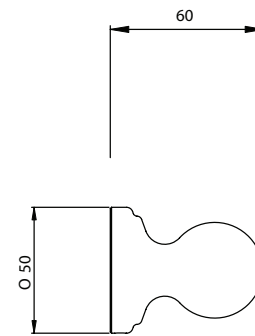

---

Specification Sheet - N.6912

- 305mm Grab rail or 25mm dia. towel rail

---

- Rail can be shortened to any length -

- Made in England
- Produced from solid brass
- Concealed wall mounts
- Premium quality accessories
- Select from Chrome, Nickel, Pewter, Gold, English Bronze or uncoated bare brass
- Five year warranty