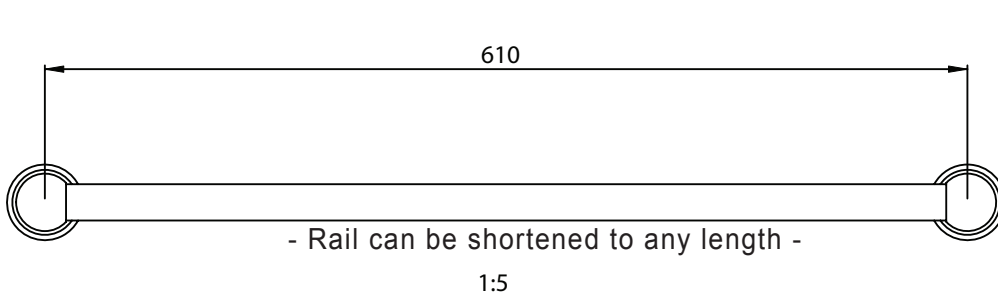

Specification Sheet - N.6911

- 610mm Grab rail or 25mm dia. towel rail

Specifications

- Made in England
- Produced from solid brass
- Concealed wall mounts
- Premium quality accessories
- Select from Chrome, Nickel, Pewter, Gold, English Bronze or uncoated bare brass
- Five year warranty