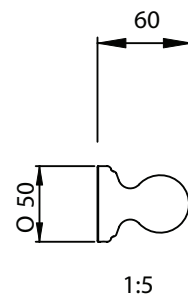

Specification Sheet - N.6911

- 610mm Grab rail or 25mm dia. towel rail

Specifications

- Made in England
- Produced from solid brass
- Concealed wall mounts
- Premium quality accessories
- Select from Chrome, Nickel, Pewter, Gold, English Bronze or uncoated bare brass
- Five year warranty