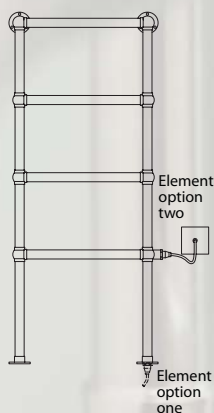

PF675-1238E

PF525-1238E