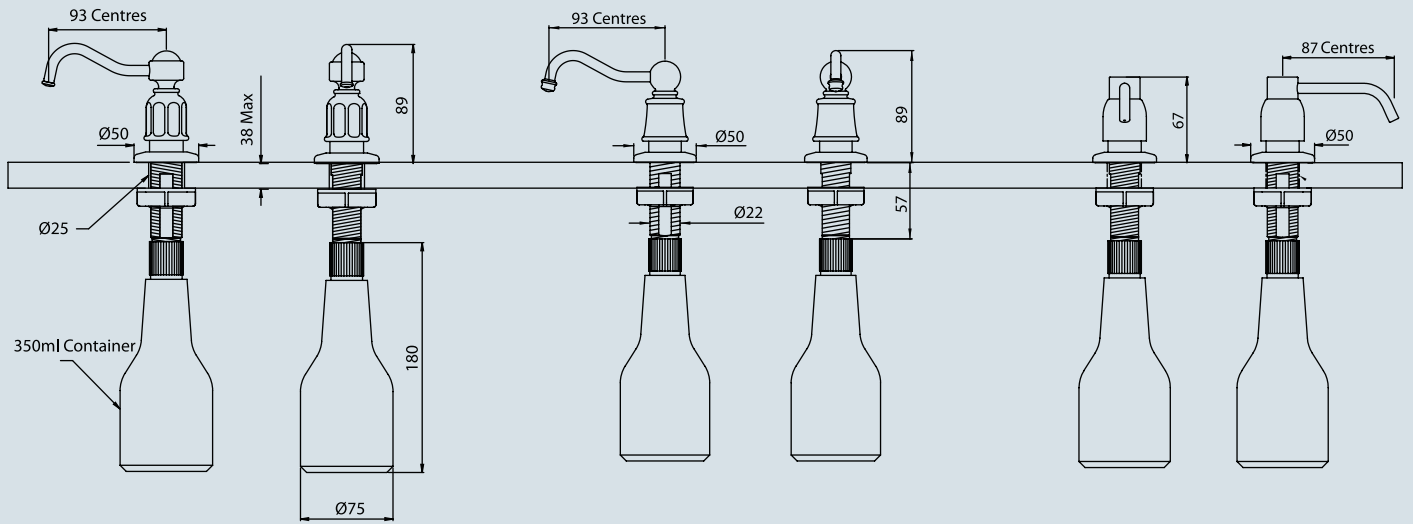

The Dispenser Collection

- Premium quality
- Designed to complement the Perrin & Rowe kitchen and bathroom taps
- Produced from solid brass; will not rust, corrode or discolour contents
- Fitted with durable Swiss made pumps
- Pump head lifts out to re-fill the bottle
- Suitable for soap, lotion, shampoo and detergent
- Select from Chrome, Nickel, Pewter, Gold or English Bronze finishes

Perrin & Rowe country
freestanding dispenser
6633

Perrin & Rowe traditional
bench mounted dispenser
6995

Perrin & Rowe country
bench mounted dispenser
6695

Perrin & Rowe contemporary
wall mounted dispenser
6473

Perrin & Rowe country
wall mounted dispenser
6673

Perrin & Rowe traditional bench mounted dispenser 6995

Perrin & Rowe country bench mounted dispenser 6695

Perrin & Rowe contemporary bench mounted dispenser 6495