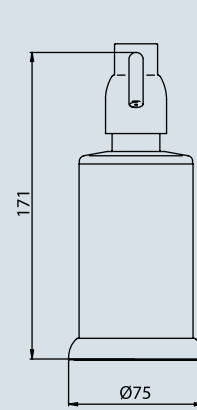

Perrin & Rowe contemporary freestanding dispenser 6433