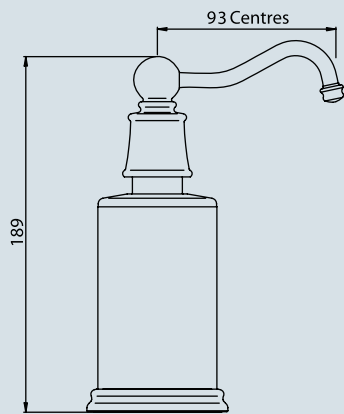

Perrin & Rowe country freestanding dispenser 6633