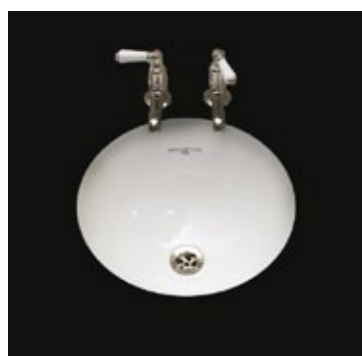

The Bathroomware Collection

The quality and finish of the Perrin & Rowe basins & toilets has to be seen to be appreciated. These beautiful products are made in Perrin & Rowe's dedicated factory in England, by craftsmen who have spent a lifetime in the industry. Each suite in Edwardian, Victorian and Art Deco styling is designed to Australian plumbing standards, with dual-flush (WELS 3 Star 6/3L per flush) toilets. The traditional wall hung pan has a WELS 4 Star rating when connected to the Geberit 4.5/3L in-wall cistern.

The complete Bathroomware Collection can be viewed at www.englishtapware.com.au

The following is a sample from the extensive range of Perrin & Rowe bathroomware

Under mounted round vanity basin

Top mounted round vanity basin

Table mounted round vanity bowl

Oval under mounted basin

Rectangular top mounted basin
580 x 370 with hole in back ledge

Rectangular top mounted basin
700 x 380mm

Art Deco 630mm basin with
optional pedestal. Available with 1,
2 or 3 tap holes

Victorian toilet suite.* WELS 3 Star
6/3L per flush. Matching bidet also
available.

Victorian back to wall pan for
behind wall cistern*. WELS 3 Star
4.5/3L per flush. COMING SOON

Please check on availability of basins and toilet suites in stock and plan ahead for your project requirements. Our warehouse stock can vary according to demand and the production and delivery time from England is up to 12 weeks. *Toilet seats sold separately