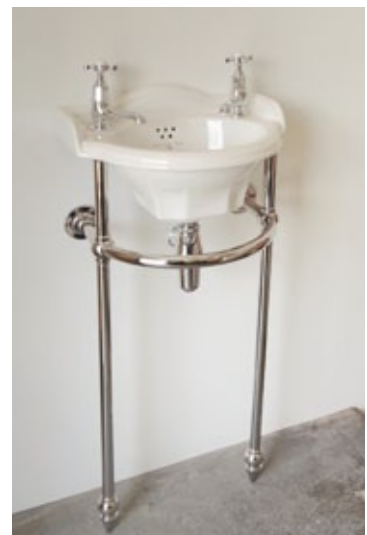

Hawthorn Hill

The Basin Stand Collection

Hawthorn Hill's collection of high quality traditional and contemporary basin stands are handmade by English craftsmen. The range provides front support models for wall mounted basins and vanity tops and freestanding models which can support a shelf beneath.

Hawthorn Hill basin stands and matching towel warmers are crafted from premium grade brass and finished in Chrome, Nickel, Pewter (brushed Nickel), Gold, Oil Rubbed Bronze (a liquorice colour) or uncoated bare brass.

All Hawthorn Hill basin stands and matching towel warmers can be custom made to the dimensions required for your project for a unique bespoke touch.

The complete Basin Stand Collection can be viewed at www.englishtapware.com.au

Traditional square front basin stand for Perrin & Rowe Art Deco powder room basin.

Traditional four legged basin stand with Perrin & Rowe bowl. Vanity top and glass shelf to be sourced by client.

Traditional curved front basin stand for Perrin & Rowe traditional powder room basin