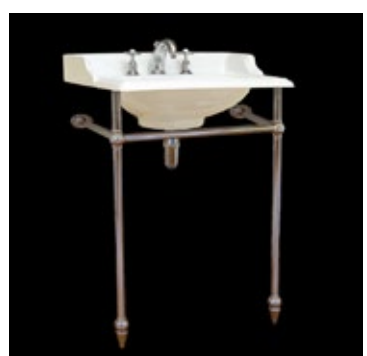

Square front basin stand to suit Perrin & Rowe Victorian basin