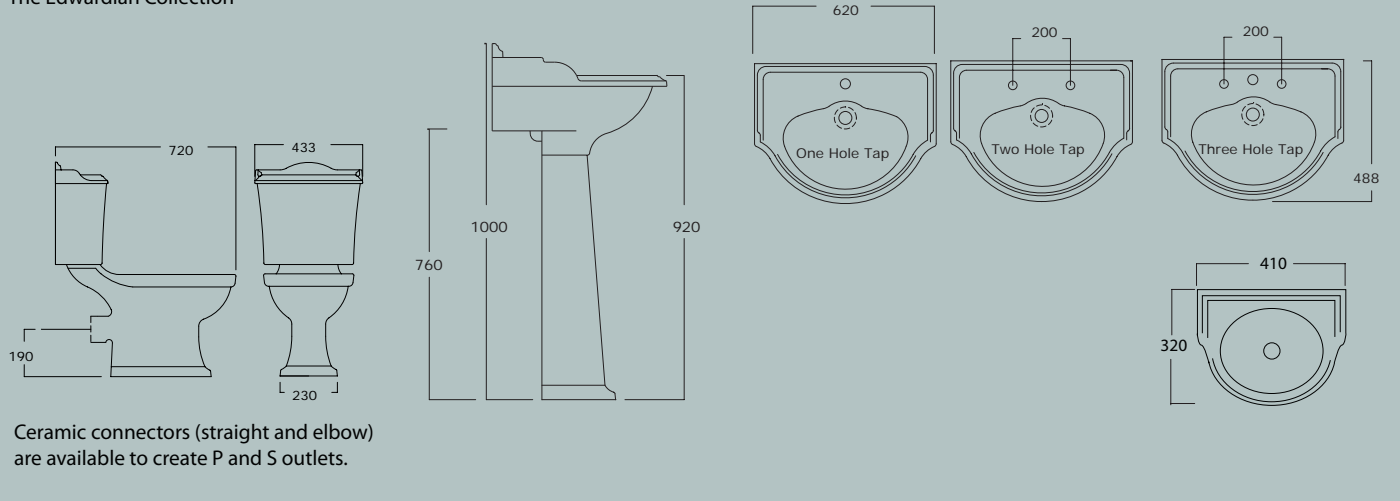

The Bathroomware Collection

- Made in England
- Premium quality vitreous china bathroomware
- All basins are available with or without pedestals
- Dual-flush toilets comply with Australian Standards

The Victorian basin collection

Art Deco powder room basin

Classical round basins available

The Victorian Collection

The Edwardian Collection

The Art Deco Collection