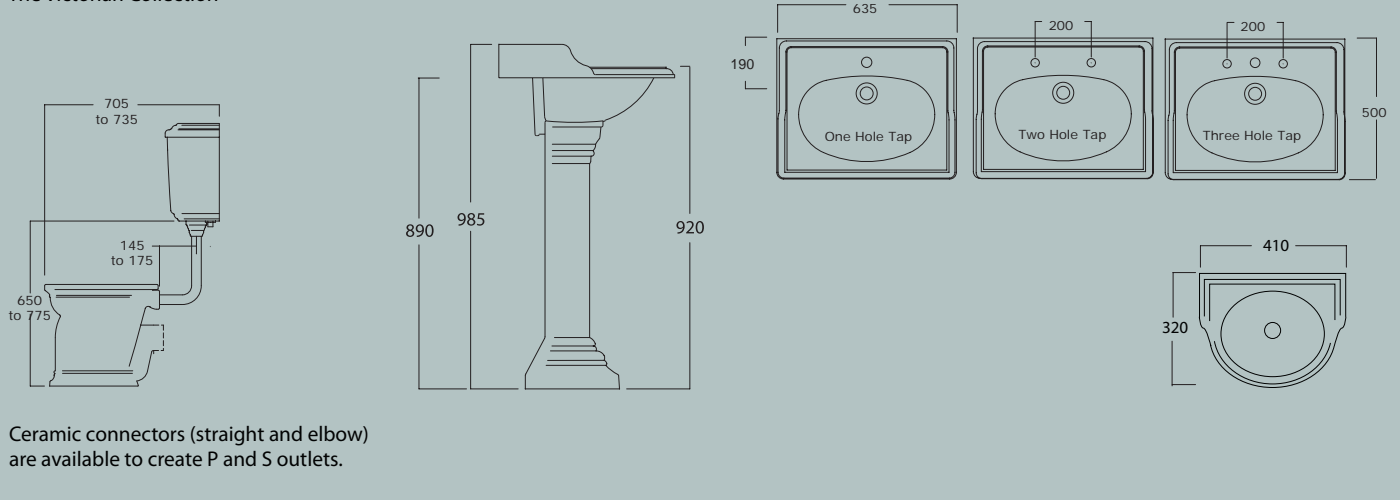

The Victorian Collection